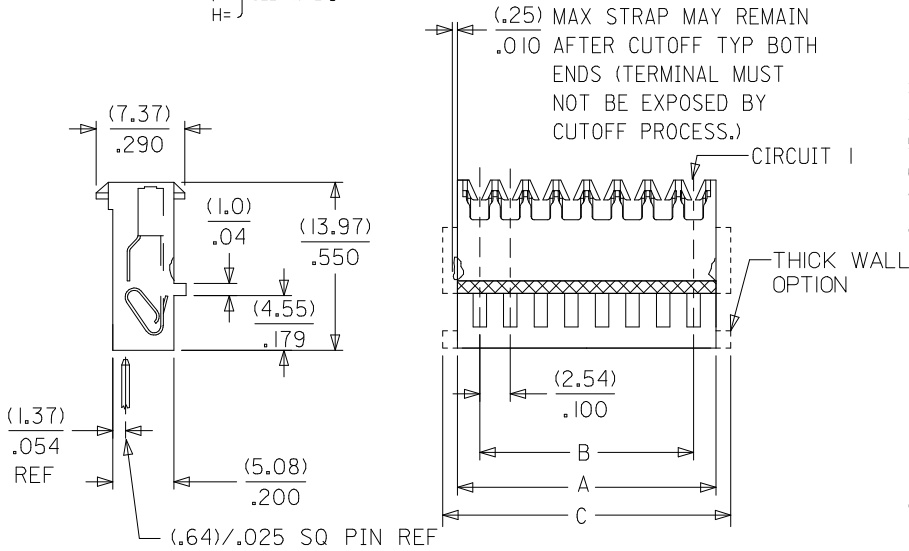

1. MATERIAL: UNFILLED NYLON, UL94V-2, MOLDED MATERIAL (CLEAR)
2. FINISH:
   - (102) OVERALL TIN: (0.00508)/(0.00200 MIN OVER (0.00254)/(0.00100 MIN COPPER.
   - (208) SELECT GOLD: (0.00038)/(0.00015 MIN, * SELECT TIN: (0.00254)/(0.00100 MIN, OVERALL NICKEL UNDERPLATE: (0.00127)/(0.00050 MIN.
   - (228) SELECT GOLD: (0.00076)/(0.00030 MIN, * SELECT TIN: (0.00254)/(0.00100 MIN, OVERALL NICKEL UNDERPLATE: (0.00127)/(0.00050 MIN.
   - (501) OVERALL GOLD: (0.00051)/(0.00020 MIN OVER (0.00076)/(0.00030 MIN NICKEL
   - (502) OVERALL GOLD: (0.00051)/(0.00020 MIN OVER (0.00127)/(0.00050 MIN NICKEL.
   - (503) OVERALL GOLD: (0.00076)/(0.00030 MIN OVER (0.00127)/(0.00050 MIN NICKEL.
   - (P909) OVERALL TIN: (0.00254)/(0.00100 MIN. *THE PRIMARY SHIPPING CARTON WILL BE LABELED COMPLIANT TO RoHS DIRECTIVE 2002/95/EC AND ELV ANNEX II OF DIRECTIVE 2000/53/EC*. CARTONS WITHOUT THIS LABEL MAY CONTAIN PRODUCT WITH TIN/LEAD PLATINGS.
3. PRODUCT SPECIFICATION: PS-7720-001
4. PACKAGING: BULK PK-7720-001 SEE CHART
5. THESE HOUSINGS ARE FOR USE WITH SINGLE 22 AWG WIRE TERMINATION ONLY
6. COLOR STRIPE TO RUN LENGTH OF RIB AS SHOWN (SEE CHART FOR COLOR)
7. SEE APPLICATION SPEC SMES-7720-0002 FOR ADDITIONAL INFORMATION.
8. WIRE SPECIFICATIONS: SEE SMES-7720-0002 (INSUL. DIA (1.52)/(0.060 MAX)
   - SLOT SIZE A FOR USE WITH: 26 AWG SOLID, STRANDED TINNED
   - SLOT SIZE H FOR USE WITH: 28 AWG SOLID, STRANDED TINNED, AND STRANDED TOPCOAT
   - SLOT SIZE F FOR USE WITH: 24 AWG SOLID, STRANDED TINNED, AND STRANDED TOPCOAT
   - SLOT SIZE E FOR USE WITH: 26 AWG STRANDED TOPCOAT
   - SLOT SIZE G FOR USE WITH: 22 AWG STRANDED TINNED
9. THIS PART CONFORMS TO CLASS B REQUIREMENTS OF COSMETIC SPECIFICATION PS-45499-002.

NO OF CKTS	DIM A	DIM B	DIM C
2	(5.44) .214	(2.54) .100	(7.59) .299
3	(7.98) .314	(5.08) .200	(10.13) .399
4	(10.52) .414	(7.62) .300	(12.67) .499
5	(13.06) .514	(10.16) .400	(15.21) .599
6	(15.60) .614	(12.70) .500	(17.75) .699
7	(18.14) .714	(15.24) .600	(20.29) .799
8	(20.68) .814	(17.78) .700	(22.83) .899
9	(23.22) .914	(20.30) .800	(25.37) .999
10	(25.76) 1.014	(22.86) .900	(27.91) 1.099
11	(28.30) 1.114	(25.40) 1.000	(30.45) 1.199
12	(30.84) 1.214	(27.94) 1.100	(32.99) 1.299
13	(33.38) 1.314	(30.48) 1.200	(35.53) 1.399
14	(35.92) 1.414	(33.02) 1.300	(38.07) 1.499
15	(38.46) 1.514	(35.56) 1.400	(40.61) 1.599
16	(41.00) 1.614	(38.10) 1.500	(43.15) 1.699
17	(43.54) 1.714	(40.64) 1.600	(45.69) 1.799
18	(46.08) 1.814	(43.18) 1.700	(48.23) 1.899
19	(48.62) 1.914	(45.72) 1.800	(50.77) 1.999
20	(51.16) 2.014	(48.26) 1.900	(53.31) 2.099
21	(53.70) 2.114	(50.80) 2.000	(55.85) 2.199
22	(56.24) 2.214	(53.34) 2.100	(58.39) 2.299
23	(58.78) 2.314	(55.88) 2.200	(60.93) 2.399
24	(61.32) 2.414	(58.42) 2.300	(63.47) 2.499
25	(63.86) 2.514	(60.96) 2.400	(66.01) 2.599
26	(66.40) 2.614	(63.50) 2.500	(68.55) 2.699
27	(68.94) 2.714	(66.04) 2.600	(71.09) 2.799
28	(71.48) 2.814	(68.58) 2.700	(73.63) 2.899

CORRECT HSG. NO.'S EC NO: UCP2009-2291 DRWN:MKIPPER 2009/04/16 CHKD:SSOUSEK 2009/04/17 APPR:FSM:TH 2009/04/17	QUALITY SYMBOLS ▽=0 ◁=0	DESCRIPTION REV	BA

GENERAL TOLERANCES (UNLESS SPECIFIED)	
	ANGULAR ±1/2°
DRAFT WHERE APPLICABLE MUST REMAIN WITHIN DIMENSIONS	

DIMENSION STYLE MM/IN	
DRAWN BY SAMIEC	DATE 2004/04/13
CHECKED BY SAMIEC	DATE 2004/04/13
APPROVED BY MARGULIS	DATE 2004/04/13
MATERIAL NO. SEE CHART	

SCALE ---	DESIGN UNITS INCH	THIRD ANGLE PROJECTION
TITLE KK 100 IDT CONNECTOR ASSEMBLY		
MOLEX INCORPORATED		
DOCUMENT NO. SD-7720-001	SHEET NO. 1 OF *