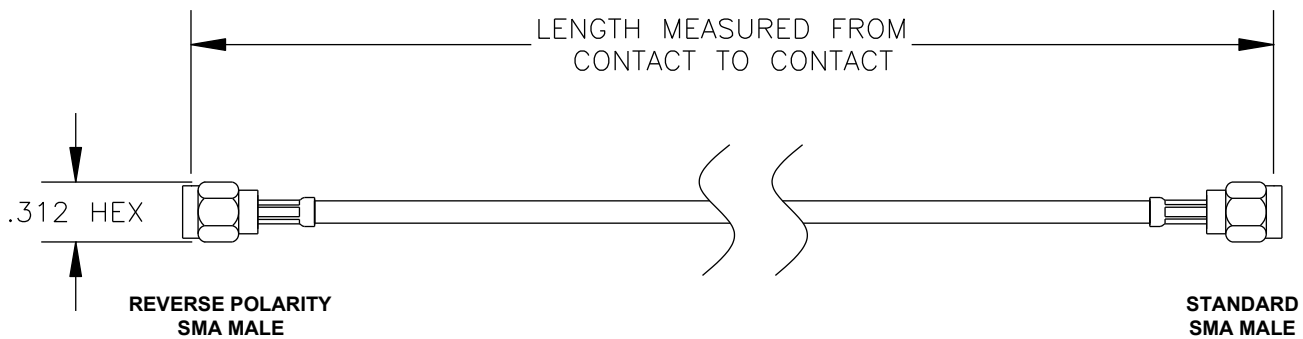

| COMPONENTS | IMPEDANCE |
|---------------------------|-----------|
| REVERSE POLARITY SMA MALE | 50 OHM |
| STANDARD SMA MALE | 50 OHM |
| RG316/U | 50 OHM |
| | |

| Standard Lengths | |
|------------------|-------------------------|
| -12 | 12" |
| -24 | 24" |
| -36 | 36" |
| -48 | 48" |
| -60 | 60" |
| -XXX | Custom Length in inches |
| | |

DES. CABLE ASSEMBLY, RG316/U, REVERSE POLARITY SMA MALE TO STANDARD SMA MALE (LEAD FREE)

REV. A **FSCM NO. 53919**

CAD FILE 020608

SCALE N/A

SIZE A 147

NOTES:

1. UNLESS OTHERWISE SPECIFIED ALL DIMENSIONS ARE NOMINAL.
2. ALL SPECIFICATIONS ARE SUBJECT TO CHANGE WITHOUT NOTICE AT ANY TIME.
3. DIMENSIONS ARE IN INCHES.
4. LENGTH TOLERANCE IS $\pm 1.5\%$ OR $\pm 3/8"$, WHICHEVER IS GREATER.