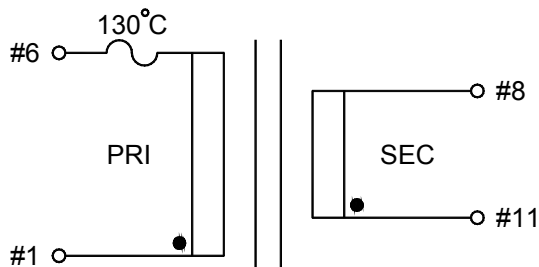

STANDARD
ENCAPSULATED
TRANSFORMER

Fig F

Fig G

Fig H

Empty pin shall be omitted if necessary.

Single Output

Double Output

Series	Dimension (mm)										
	A	B	C	D	E	F	G	H	I	J	K
8.0 (VA)	53.0	45.0	35.5	4.0	0.64x0.64	5.0	27.5	Ø4.2	67.0	60.5	10.0
10 (VA)	53.0	45.0	35.5	4.0	0.64x0.64	5.0	27.5	Ø4.2	59.0	52.5	10.0
Tolerance (mm)	Max.	Max.	Max.	±1.0	±0.1	±0.2	±0.5	±0.2	Max.	±0.5	±0.5

STANDARD
ENCAPSULATED
TRANSFORMER

Fig I

Fig J

Empty pin shall be omitted if necessary.

Series	Dimension (mm)											
	A	B	C	D	E	F	G	H	I	J	K	L
16 (VA)	58.5	49.5	40.0	4.0	0.64x0.64	5.0	30.0	∅4.2	76.5	65.0	10.0	37.5
Tolerance (mm)	Max.	Max.	Max.	±1.0	±0.1	±0.2	±0.5	±0.2	Max.	±0.5	±0.5	±0.5