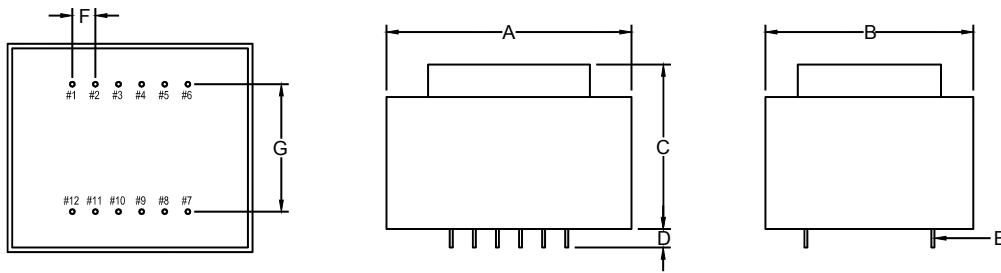

STANDARD
ENCAPSULATED
TRANSFORMER

Fig F

Fig G

Fig H

Empty pin shall be omitted if necessary.

Single Output

Double Output

Series	Dimension (mm)										
	A	B	C	D	E	F	G	H	I	J	K
8.0 (VA)	53.0	45.0	35.5	4.0	0.64x0.64	5.0	27.5	Ø4.2	67.0	60.5	10.0
10 (VA)	53.0	45.0	35.5	4.0	0.64x0.64	5.0	27.5	Ø4.2	59.0	52.5	10.0
Tolerance (mm)	Max.	Max.	Max.	±1.0	±0.1	±0.2	±0.5	±0.2	Max.	±0.5	±0.5