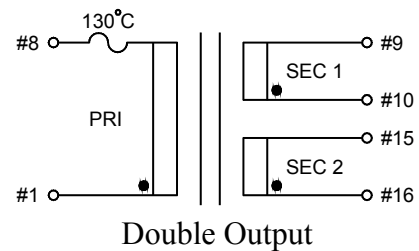

STANDARD
ENCAPSULATED
TRANSFORMER

Fig K

Empty pin shall be omitted if necessary.

Series	Dimension (mm)											
	A	B	C	D	E	F	G	H	I	J	K	L
20 (VA)	67.0	56.0	46.5	4.0	∅0.8	5.0	32.5	∅4.2	82.5	72.5	11.2	43.5
22 (VA)	67.0	56.0	46.5	4.0	∅0.8	5.0	32.5	∅4.2	82.5	72.5	11.2	43.5
25 (VA)	67.0	56.0	46.5	4.0	∅0.8	5.0	32.5	∅4.2	82.5	72.5	11.2	43.5
Tolerance (mm)	Max.	Max.	Max.	±1.0	±0.1	±0.2	±0.5	±0.2	Max.	±0.5	±0.5	±0.5

Fig L

Empty pin shall be omitted if necessary.

Series	Dimension (mm)											
	A	B	C	D	E	F	G	H	I	J	K	L
30 (VA)	72.5	61.0	50.0	4.0	∅0.8	5.0	35.0	∅4.2	88.0	77.5	10.8	47.5
36 (VA)	72.5	61.0	50.0	4.0	∅0.8	5.0	35.0	∅4.2	88.0	77.5	10.8	47.5
Tolerance (mm)	Max.	Max.	Max.	±1.0	±0.1	±0.2	±0.5	±0.2	Max.	±0.5	±0.5	±0.5