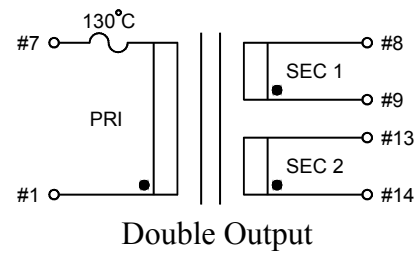

STANDARD
ENCAPSULATED
TRANSFORMER

Fig K

Empty pin shall be omitted if necessary.

Series	Dimension (mm)											
	A	B	C	D	E	F	G	H	I	J	K	L
20 (VA)	67.0	56.0	46.5	4.0	∅0.8	5.0	32.5	∅4.2	82.5	72.5	11.2	43.5
22 (VA)	67.0	56.0	46.5	4.0	∅0.8	5.0	32.5	∅4.2	82.5	72.5	11.2	43.5
25 (VA)	67.0	56.0	46.5	4.0	∅0.8	5.0	32.5	∅4.2	82.5	72.5	11.2	43.5
Tolerance (mm)	Max.	Max.	Max.	±1.0	±0.1	±0.2	±0.5	±0.2	Max.	±0.5	±0.5	±0.5

Fig L

Empty pin shall be omitted if necessary.

Series	Dimension (mm)											
	A	B	C	D	E	F	G	H	I	J	K	L
30 (VA)	72.5	61.0	50.0	4.0	∅0.8	5.0	35.0	∅4.2	88.0	77.5	10.8	47.5
36 (VA)	72.5	61.0	50.0	4.0	∅0.8	5.0	35.0	∅4.2	88.0	77.5	10.8	47.5
Tolerance (mm)	Max.	Max.	Max.	±1.0	±0.1	±0.2	±0.5	±0.2	Max.	±0.5	±0.5	±0.5