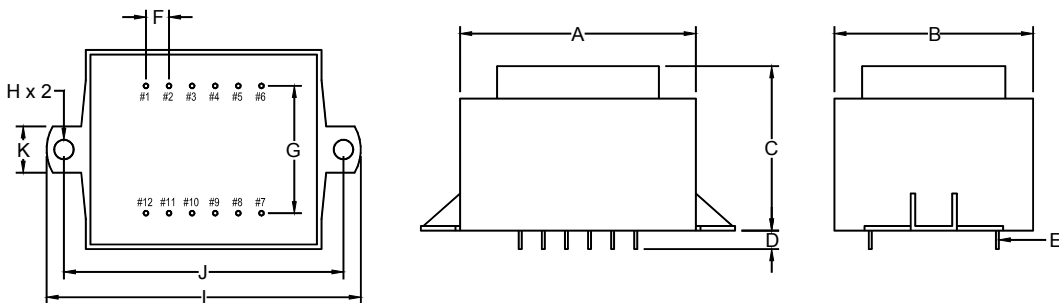

STANDARD
ENCAPSULATED
TRANSFORMER

Fig F

Fig G

Fig H

Empty pin shall be omitted if necessary.

Single Output

Double Output

Series	Dimension (mm)										
	A	B	C	D	E	F	G	H	I	J	K
8.0 (VA)	53.0	45.0	35.5	4.0	0.64x0.64	5.0	27.5	Ø4.2	67.0	60.5	10.0
10 (VA)	53.0	45.0	35.5	4.0	0.64x0.64	5.0	27.5	Ø4.2	59.0	52.5	10.0
Tolerance (mm)	Max.	Max.	Max.	±1.0	±0.1	±0.2	±0.5	±0.2	Max.	±0.5	±0.5