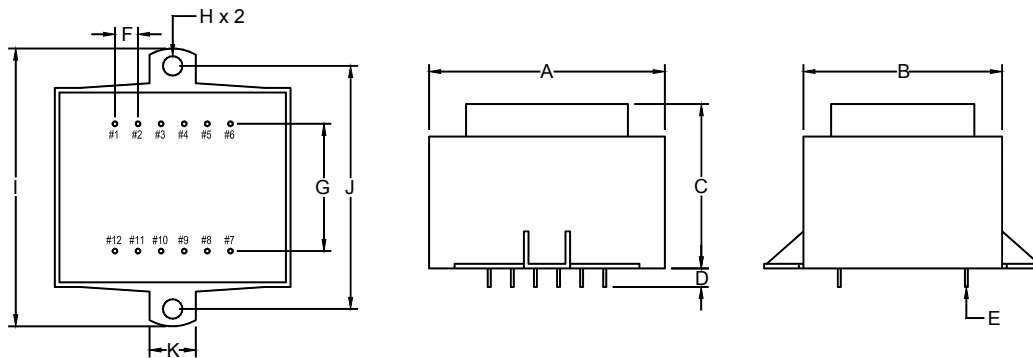

STANDARD
ENCAPSULATED
TRANSFORMER

Fig F

Fig G

Fig H

Empty pin shall be omitted if necessary.

Single Output

Double Output

Series	Dimension (mm)										
	A	B	C	D	E	F	G	H	I	J	K
8.0 (VA)	53.0	45.0	35.5	4.0	0.64x0.64	5.0	27.5	Ø4.2	67.0	60.5	10.0
10 (VA)	53.0	45.0	35.5	4.0	0.64x0.64	5.0	27.5	Ø4.2	59.0	52.5	10.0
Tolerance (mm)	Max.	Max.	Max.	±1.0	±0.1	±0.2	±0.5	±0.2	Max.	±0.5	±0.5