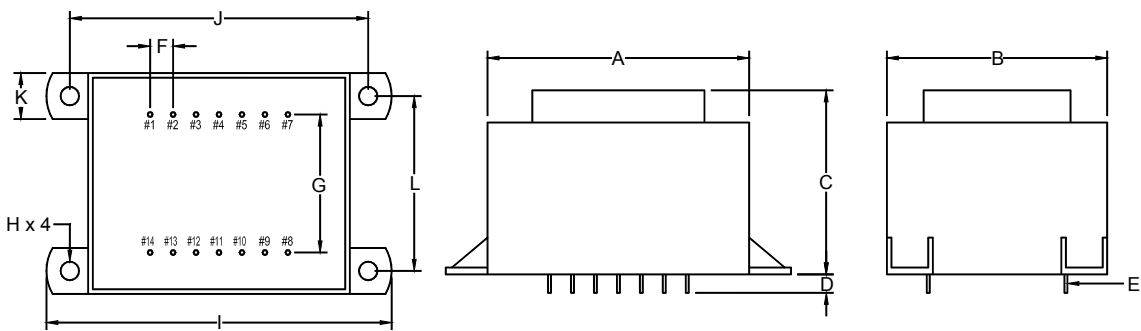

STANDARD
ENCAPSULATED
TRANSFORMER

Fig I

Fig J

Empty pin shall be omitted if necessary.

Series	Dimension (mm)											
	A	B	C	D	E	F	G	H	I	J	K	L
16 (VA)	58.5	49.5	40.0	4.0	0.64x0.64	5.0	30.0	∅4.2	76.5	65.0	10.0	37.5
Tolerance (mm)	Max.	Max.	Max.	±1.0	±0.1	±0.2	±0.5	±0.2	Max.	±0.5	±0.5	±0.5