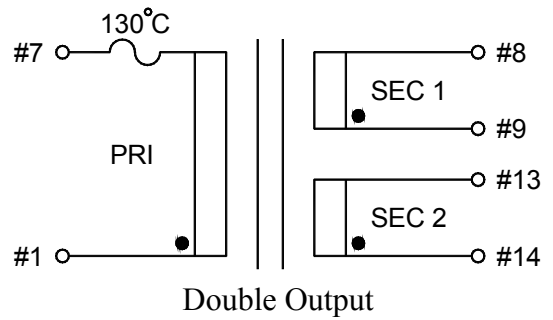

STANDARD
ENCAPSULATED
TRANSFORMER

Fig I

Fig J

Empty pin shall be omitted if necessary.

Series	Dimension (mm)											
	A	B	C	D	E	F	G	H	I	J	K	L
16 (VA)	58.5	49.5	40.0	4.0	0.64x0.64	5.0	30.0	∅4.2	76.5	65.0	10.0	37.5
Tolerance (mm)	Max.	Max.	Max.	±1.0	±0.1	±0.2	±0.5	±0.2	Max.	±0.5	±0.5	±0.5