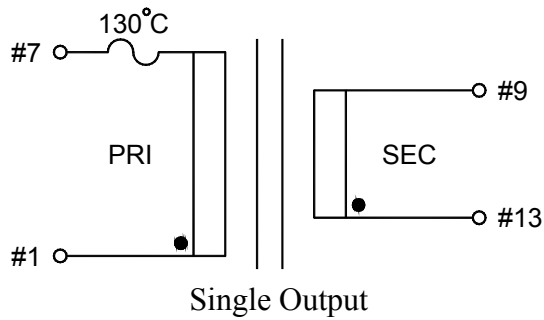

STANDARD
ENCAPSULATED
TRANSFORMER

Fig I

Fig J

Empty pin shall be omitted if necessary.

Series	Dimension (mm)											
	A	B	C	D	E	F	G	H	I	J	K	L
16 (VA)	58.5	49.5	40.0	4.0	0.64x0.64	5.0	30.0	∅4.2	76.5	65.0	10.0	37.5
Tolerance (mm)	Max.	Max.	Max.	±1.0	±0.1	±0.2	±0.5	±0.2	Max.	±0.5	±0.5	±0.5