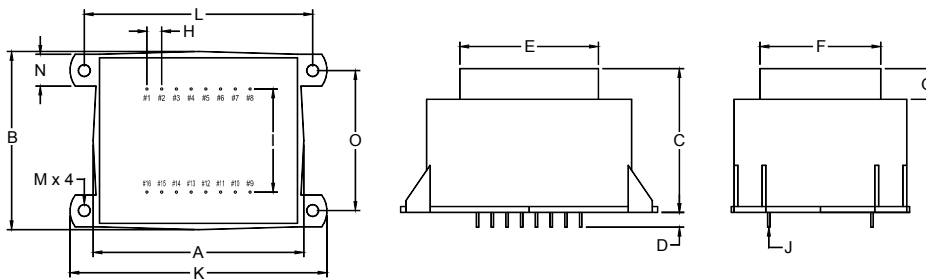

STANDARD
ENCAPSULATED
TRANSFORMER

Fig K

Empty pin shall be omitted if necessary.

Series	Dimension (mm)											
	A	B	C	D	E	F	G	H	I	J	K	L
20 (VA)	67.0	56.0	46.5	4.0	∅0.8	5.0	32.5	∅4.2	82.5	72.5	11.2	43.5
22 (VA)	67.0	56.0	46.5	4.0	∅0.8	5.0	32.5	∅4.2	82.5	72.5	11.2	43.5
25 (VA)	67.0	56.0	46.5	4.0	∅0.8	5.0	32.5	∅4.2	82.5	72.5	11.2	43.5
Tolerance (mm)	Max.	Max.	Max.	±1.0	±0.1	±0.2	±0.5	±0.2	Max.	±0.5	±0.5	±0.5

Fig L

Empty pin shall be omitted if necessary.

Series	Dimension (mm)											
	A	B	C	D	E	F	G	H	I	J	K	L
30 (VA)	72.5	61.0	50.0	4.0	∅0.8	5.0	35.0	∅4.2	88.0	77.5	10.8	47.5
36 (VA)	72.5	61.0	50.0	4.0	∅0.8	5.0	35.0	∅4.2	88.0	77.5	10.8	47.5
Tolerance (mm)	Max.	Max.	Max.	±1.0	±0.1	±0.2	±0.5	±0.2	Max.	±0.5	±0.5	±0.5