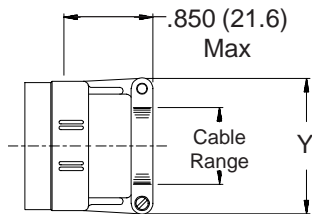

**CONNECTOR
 DESIGNATORS
 A-F-H-L-S
 ROTATABLE
 COUPLING**

**TYPE C OVERALL
 SHIELD TERMINATION**

**STYLE 2
 (STRAIGHT
 See Note 1)**

**STYLE 2
 (45° & 90°
 See Note 1)**

**STYLE M
 Medium Duty - Dash No. 01-04
 (Table X)**

**STYLE M
 Medium Duty - Dash No. 10-28
 (Table X)**

**STYLE D
 Medium Duty
 (Table X)**