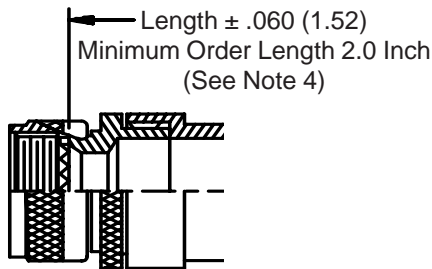

**CONNECTOR
 DESIGNATORS
 A-F-H-L-S
 ROTATABLE
 COUPLING**

**TYPE C OVERALL
 SHIELD TERMINATION**

**STYLE 2
 (STRAIGHT
 See Note 1)**

**STYLE 2
 (45° & 90°
 See Note 1)**

**STYLE M
 Medium Duty - Dash No. 01-04
 (Table X)**

**STYLE M
 Medium Duty - Dash No. 10-28
 (Table X)**

**STYLE D
 Medium Duty
 (Table X)**