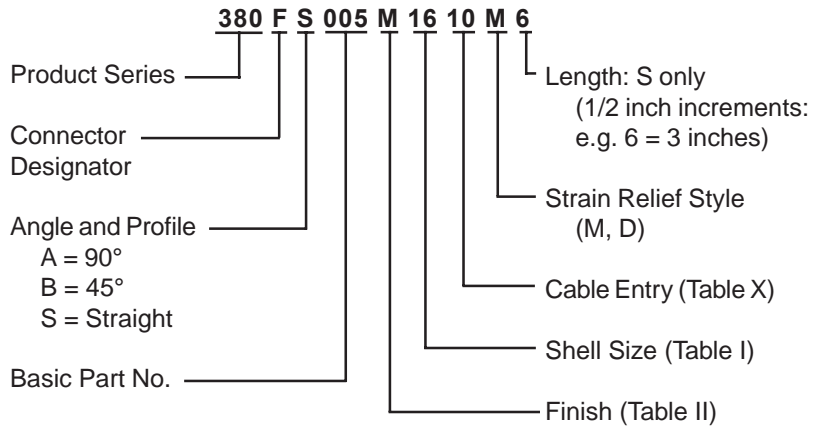

**CONNECTOR
 DESIGNATORS
 A-F-H-L-S
 ROTATABLE
 COUPLING**

**TYPE C OVERALL
 SHIELD TERMINATION**

**STYLE 2
 (STRAIGHT
 See Note 1)**

**STYLE 2
 (45° & 90°
 See Note 1)**

**STYLE M
 Medium Duty - Dash No. 01-04
 (Table X)**

**STYLE M
 Medium Duty - Dash No. 10-28
 (Table X)**

**STYLE D
 Medium Duty
 (Table X)**