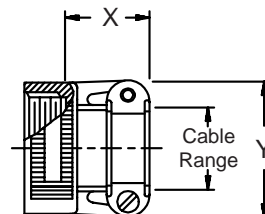

**CONNECTOR
 DESIGNATORS
 A-F-H-L-S
 ROTATABLE
 COUPLING**

**TYPE C OVERALL
 SHIELD TERMINATION**

**STYLE 2
 (STRAIGHT
 See Note 1)**

**STYLE 2
 (45° & 90°
 See Note 1)**

**STYLE M
 Medium Duty - Dash No. 01-04
 (Table X)**

**STYLE M
 Medium Duty - Dash No. 10-28
 (Table X)**

**STYLE D
 Medium Duty
 (Table X)**