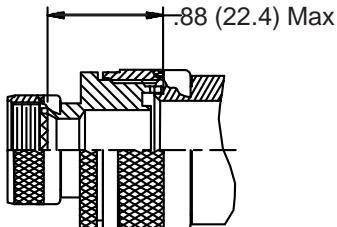

**CONNECTOR
 DESIGNATORS
 A-F-H-L-S
 ROTATABLE
 COUPLING**

**TYPE C OVERALL
 SHIELD TERMINATION**

**STYLE 2
 (STRAIGHT
 See Note 1)**

**STYLE 2
 (45° & 90°
 See Note 1)**

**STYLE M
 Medium Duty - Dash No. 01-04
 (Table X)**

**STYLE M
 Medium Duty - Dash No. 10-28
 (Table X)**

**STYLE D
 Medium Duty
 (Table X)**