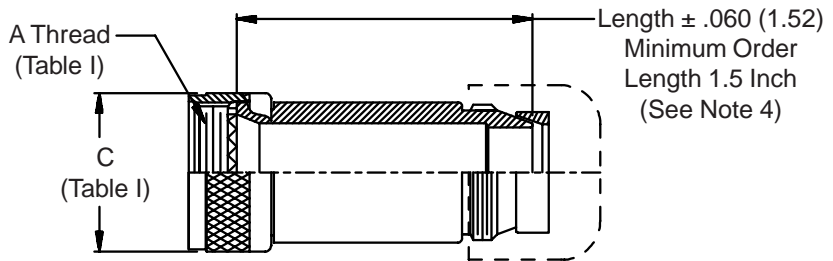

**CONNECTOR
 DESIGNATORS
 A-F-H-L-S
 ROTATABLE
 COUPLING**

**TYPE C OVERALL
 SHIELD TERMINATION**

**STYLE 2
 (STRAIGHT
 See Note 1)**

**STYLE 2
 (45° & 90°
 See Note 1)**

**STYLE M
 Medium Duty - Dash No. 01-04
 (Table X)**

**STYLE M
 Medium Duty - Dash No. 10-28
 (Table X)**

**STYLE D
 Medium Duty
 (Table X)**