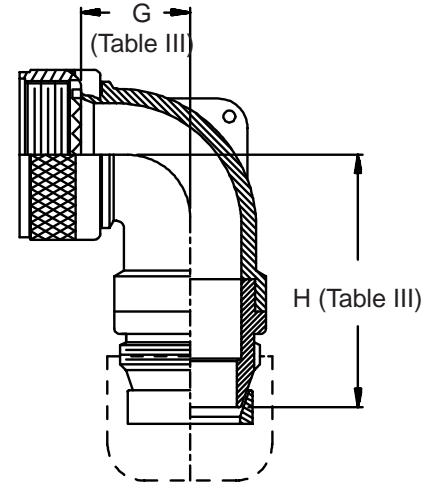

**CONNECTOR
 DESIGNATORS
 A-F-H-L-S
 ROTATABLE
 COUPLING**

**TYPE C OVERALL
 SHIELD TERMINATION**

**STYLE 2
 (STRAIGHT
 See Note 1)**

**STYLE 2
 (45° & 90°
 See Note 1)**

**STYLE M
 Medium Duty - Dash No. 01-04
 (Table X)**

**STYLE M
 Medium Duty - Dash No. 10-28
 (Table X)**

**STYLE D
 Medium Duty
 (Table X)**