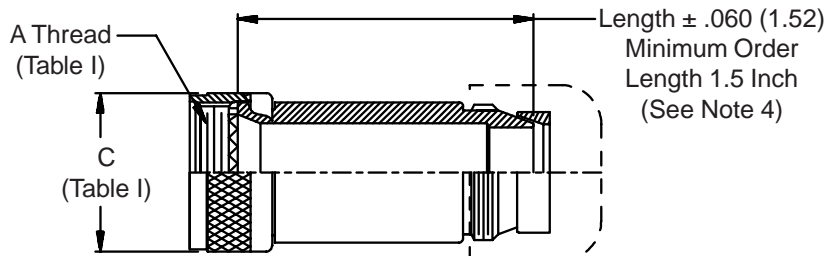

**CONNECTOR
 DESIGNATORS
 A-F-H-L-S
 ROTATABLE
 COUPLING**

**TYPE C OVERALL
 SHIELD TERMINATION**

**STYLE 2
 (STRAIGHT
 See Note 1)**

**STYLE 2
 (45° & 90°
 See Note 1)**

**STYLE M
 Medium Duty - Dash No. 01-04
 (Table X)**

**STYLE M
 Medium Duty - Dash No. 10-28
 (Table X)**

**STYLE D
 Medium Duty
 (Table X)**