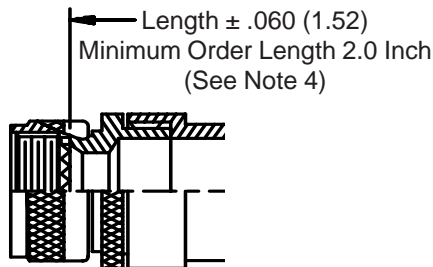

**CONNECTOR
 DESIGNATORS
 A-F-H-L-S
 ROTATABLE
 COUPLING**

**TYPE C OVERALL
 SHIELD TERMINATION**

**STYLE 2
 (STRAIGHT
 See Note 1)**

**STYLE 2
 (45° & 90°
 See Note 1)**

**STYLE M
 Medium Duty - Dash No. 01-04
 (Table X)**

**STYLE M
 Medium Duty - Dash No. 10-28
 (Table X)**

**STYLE D
 Medium Duty
 (Table X)**