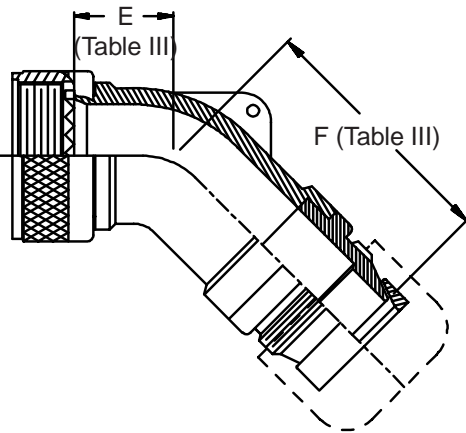

**CONNECTOR
 DESIGNATORS
 A-F-H-L-S
 ROTATABLE
 COUPLING**

**TYPE C OVERALL
 SHIELD TERMINATION**

**STYLE 2
 (STRAIGHT
 See Note 1)**

**STYLE 2
 (45° & 90°
 See Note 1)**

**STYLE M
 Medium Duty - Dash No. 01-04
 (Table X)**

**STYLE M
 Medium Duty - Dash No. 10-28
 (Table X)**

**STYLE D
 Medium Duty
 (Table X)**