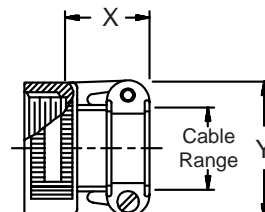

**CONNECTOR
 DESIGNATORS
 A-F-H-L-S
 ROTATABLE
 COUPLING**

**TYPE C OVERALL
 SHIELD TERMINATION**

**STYLE 2
 (STRAIGHT
 See Note 1)**

**STYLE 2
 (45° & 90°
 See Note 1)**

**STYLE M
 Medium Duty - Dash No. 01-04
 (Table X)**

**STYLE M
 Medium Duty - Dash No. 10-28
 (Table X)**

**STYLE D
 Medium Duty
 (Table X)**