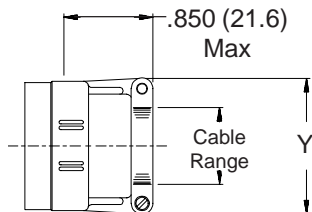

**CONNECTOR
 DESIGNATORS
 A-F-H-L-S
 ROTATABLE
 COUPLING**

**TYPE C OVERALL
 SHIELD TERMINATION**

**STYLE 2
 (STRAIGHT
 See Note 1)**

**STYLE 2
 (45° & 90°
 See Note 1)**

**STYLE M
 Medium Duty - Dash No. 01-04
 (Table X)**

**STYLE M
 Medium Duty - Dash No. 10-28
 (Table X)**

**STYLE D
 Medium Duty
 (Table X)**