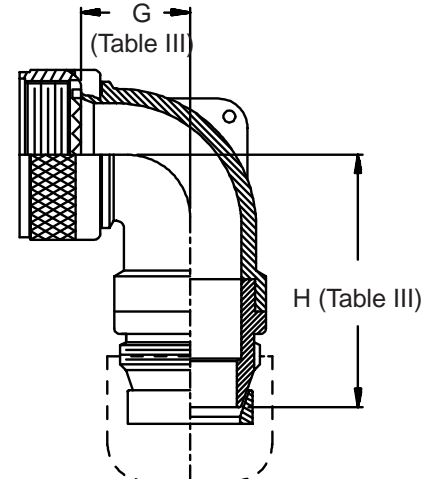

**CONNECTOR
 DESIGNATORS
 A-F-H-L-S
 ROTATABLE
 COUPLING**

**TYPE C OVERALL
 SHIELD TERMINATION**

**STYLE 2
 (STRAIGHT
 See Note 1)**

**STYLE 2
 (45° & 90°
 See Note 1)**

**STYLE M
 Medium Duty - Dash No. 01-04
 (Table X)**

**STYLE M
 Medium Duty - Dash No. 10-28
 (Table X)**

**STYLE D
 Medium Duty
 (Table X)**