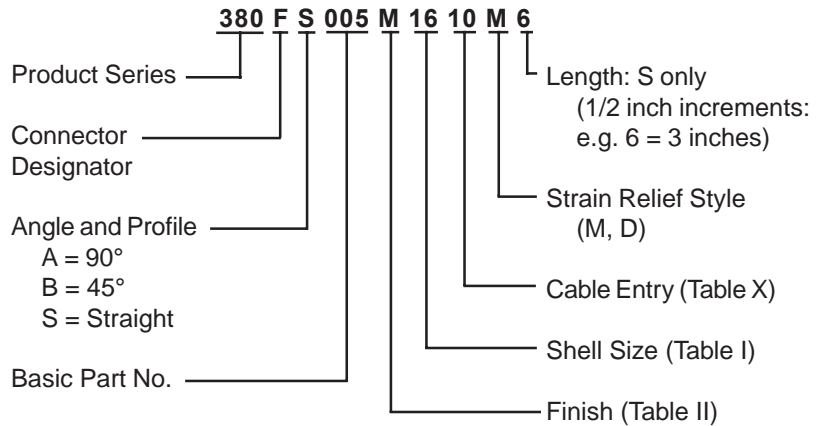

**CONNECTOR
 DESIGNATORS
 A-F-H-L-S
 ROTATABLE
 COUPLING**

**TYPE C OVERALL
 SHIELD TERMINATION**

**STYLE 2
 (STRAIGHT
 See Note 1)**

**STYLE 2
 (45° & 90°
 See Note 1)**

**STYLE M
 Medium Duty - Dash No. 01-04
 (Table X)**

**STYLE M
 Medium Duty - Dash No. 10-28
 (Table X)**

**STYLE D
 Medium Duty
 (Table X)**