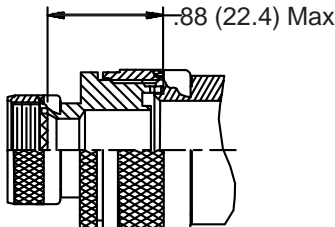

**CONNECTOR
 DESIGNATORS
 A-F-H-L-S
 ROTATABLE
 COUPLING**

**TYPE C OVERALL
 SHIELD TERMINATION**

**STYLE 2
 (STRAIGHT
 See Note 1)**

**STYLE 2
 (45° & 90°
 See Note 1)**

**STYLE M
 Medium Duty - Dash No. 01-04
 (Table X)**

**STYLE M
 Medium Duty - Dash No. 10-28
 (Table X)**

**STYLE D
 Medium Duty
 (Table X)**