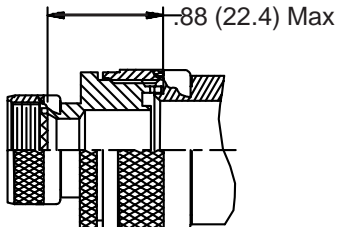

**CONNECTOR
 DESIGNATORS**
A-F-H-L-S
**ROTATABLE
 COUPLING**

**TYPE C OVERALL
 SHIELD TERMINATION**

**STYLE 2
 (STRAIGHT
 See Note 1)**

**STYLE 2
 (45° & 90°
 See Note 1)**

**STYLE M
 Medium Duty - Dash No. 01-04
 (Table X)**

**STYLE M
 Medium Duty - Dash No. 10-28
 (Table X)**

**STYLE D
 Medium Duty
 (Table X)**