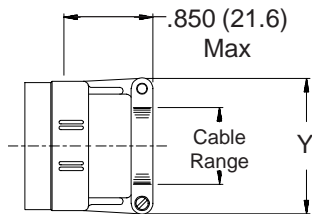

**CONNECTOR
 DESIGNATORS**
A-F-H-L-S
**ROTATABLE
 COUPLING**

**TYPE C OVERALL
 SHIELD TERMINATION**

**STYLE 2
 (STRAIGHT
 See Note 1)**

**STYLE 2
 (45° & 90°
 See Note 1)**

**STYLE M
 Medium Duty - Dash No. 01-04
 (Table X)**

**STYLE M
 Medium Duty - Dash No. 10-28
 (Table X)**

**STYLE D
 Medium Duty
 (Table X)**