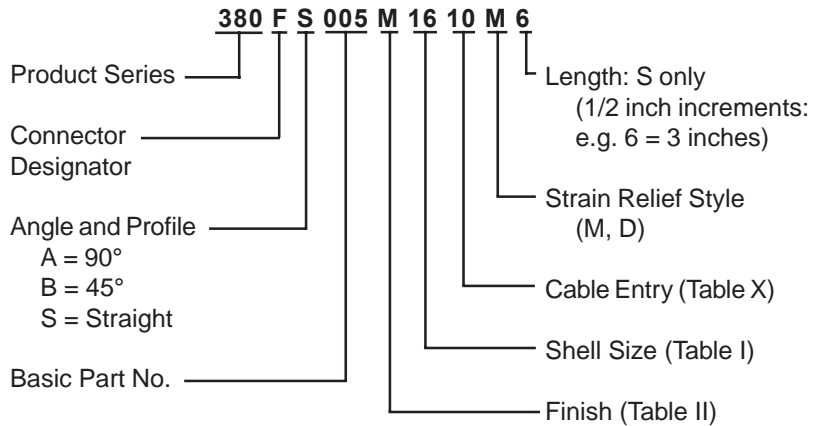

**CONNECTOR
 DESIGNATORS**
A-F-H-L-S
**ROTATABLE
 COUPLING**

**TYPE C OVERALL
 SHIELD TERMINATION**

**STYLE 2
 (STRAIGHT
 See Note 1)**

**STYLE 2
 (45° & 90°
 See Note 1)**

**STYLE M
 Medium Duty - Dash No. 01-04
 (Table X)**

**STYLE M
 Medium Duty - Dash No. 10-28
 (Table X)**

**STYLE D
 Medium Duty
 (Table X)**