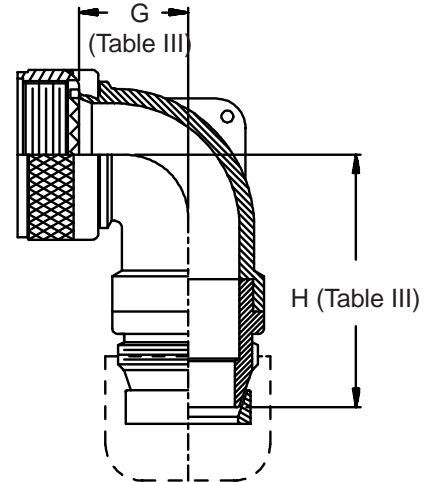

**CONNECTOR
 DESIGNATORS**
A-F-H-L-S
**ROTATABLE
 COUPLING**

**TYPE C OVERALL
 SHIELD TERMINATION**

**STYLE 2
 (STRAIGHT
 See Note 1)**

**STYLE 2
 (45° & 90°
 See Note 1)**

**STYLE M
 Medium Duty - Dash No. 01-04
 (Table X)**

**STYLE M
 Medium Duty - Dash No. 10-28
 (Table X)**

**STYLE D
 Medium Duty
 (Table X)**