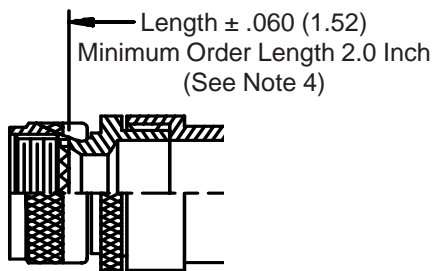

**CONNECTOR
 DESIGNATORS**
A-F-H-L-S
**ROTATABLE
 COUPLING**

**TYPE C OVERALL
 SHIELD TERMINATION**

**STYLE 2
 (STRAIGHT
 See Note 1)**

**STYLE 2
 (45° & 90°
 See Note 1)**

**STYLE M
 Medium Duty - Dash No. 01-04
 (Table X)**

**STYLE M
 Medium Duty - Dash No. 10-28
 (Table X)**

**STYLE D
 Medium Duty
 (Table X)**