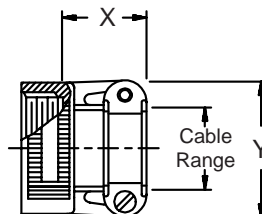

**CONNECTOR
 DESIGNATORS**
A-F-H-L-S
**ROTATABLE
 COUPLING**

**TYPE C OVERALL
 SHIELD TERMINATION**

**STYLE 2
 (STRAIGHT
 See Note 1)**

**STYLE 2
 (45° & 90°
 See Note 1)**

**STYLE M
 Medium Duty - Dash No. 01-04
 (Table X)**

**STYLE M
 Medium Duty - Dash No. 10-28
 (Table X)**

**STYLE D
 Medium Duty
 (Table X)**