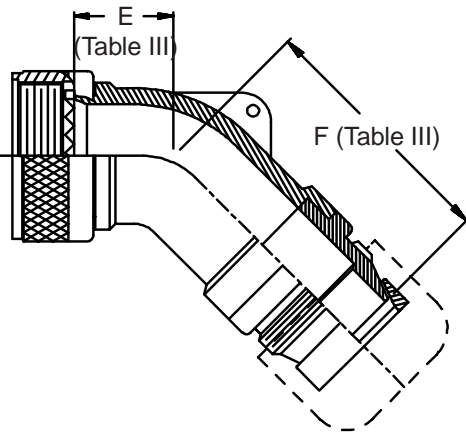

**CONNECTOR
 DESIGNATORS**
A-F-H-L-S
**ROTATABLE
 COUPLING**

**TYPE C OVERALL
 SHIELD TERMINATION**

**STYLE 2
 (STRAIGHT
 See Note 1)**

**STYLE 2
 (45° & 90°
 See Note 1)**

**STYLE M
 Medium Duty - Dash No. 01-04
 (Table X)**

**STYLE M
 Medium Duty - Dash No. 10-28
 (Table X)**

**STYLE D
 Medium Duty
 (Table X)**