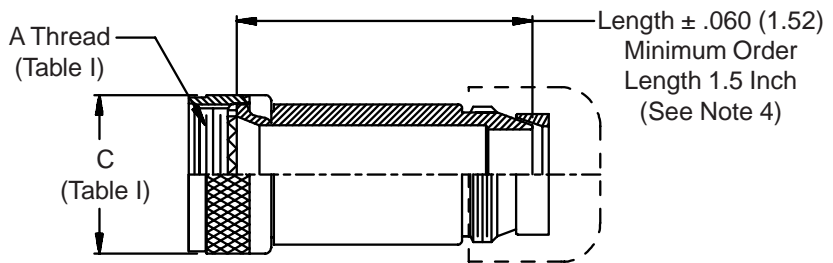

**CONNECTOR
 DESIGNATORS**
A-F-H-L-S
**ROTATABLE
 COUPLING**

**TYPE C OVERALL
 SHIELD TERMINATION**

**STYLE 2
 (STRAIGHT
 See Note 1)**

**STYLE 2
 (45° & 90°
 See Note 1)**

**STYLE M
 Medium Duty - Dash No. 01-04
 (Table X)**

**STYLE M
 Medium Duty - Dash No. 10-28
 (Table X)**

**STYLE D
 Medium Duty
 (Table X)**