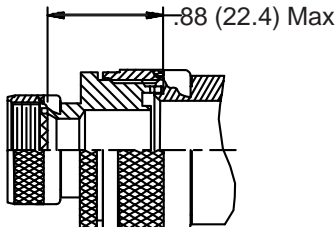

**CONNECTOR
 DESIGNATORS**
A-F-H-L-S
**ROTATABLE
 COUPLING**

**TYPE C OVERALL
 SHIELD TERMINATION**

**STYLE 2
 (STRAIGHT
 See Note 1)**

**STYLE 2
 (45° & 90°
 See Note 1)**

**STYLE M
 Medium Duty - Dash No. 01-04
 (Table X)**

**STYLE M
 Medium Duty - Dash No. 10-28
 (Table X)**

**STYLE D
 Medium Duty
 (Table X)**