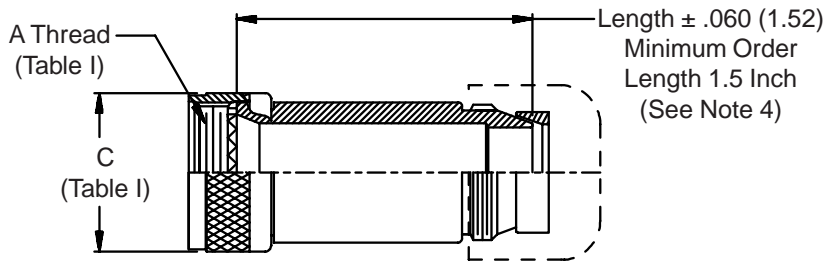

**CONNECTOR
 DESIGNATORS**
A-F-H-L-S
**ROTATABLE
 COUPLING**

**TYPE C OVERALL
 SHIELD TERMINATION**

**STYLE 2
 (STRAIGHT
 See Note 1)**

**STYLE 2
 (45° & 90°
 See Note 1)**

**STYLE M
 Medium Duty - Dash No. 01-04
 (Table X)**

**STYLE M
 Medium Duty - Dash No. 10-28
 (Table X)**

**STYLE D
 Medium Duty
 (Table X)**