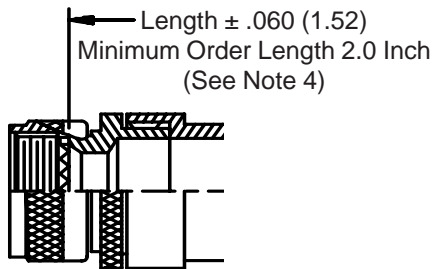

**CONNECTOR
 DESIGNATORS**
A-F-H-L-S
**ROTATABLE
 COUPLING**

**TYPE C OVERALL
 SHIELD TERMINATION**

**STYLE 2
 (STRAIGHT
 See Note 1)**

**STYLE 2
 (45° & 90°
 See Note 1)**

**STYLE M
 Medium Duty - Dash No. 01-04
 (Table X)**

**STYLE M
 Medium Duty - Dash No. 10-28
 (Table X)**

**STYLE D
 Medium Duty
 (Table X)**