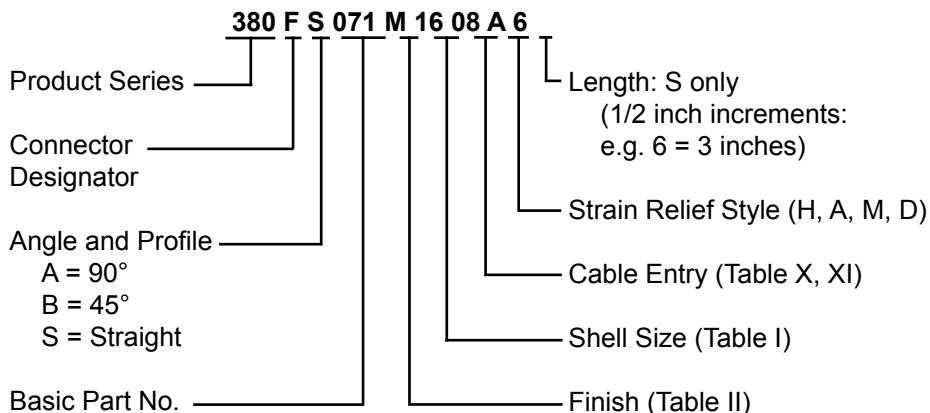

**CONNECTOR
DESIGNATORS**
A-F-H-L-S
**ROTATABLE
COUPLING**
**TYPE G INDIVIDUAL
OR OVERALL
SHIELD TERMINATION**

STYLE 2
(45° & 90°
See Note 1)

STYLE H
Heavy Duty
(Table X)

STYLE A
Medium Duty
(Table XI)

STYLE M
Medium Duty
(Table XI)

STYLE D
Medium Duty
(Table XI)
