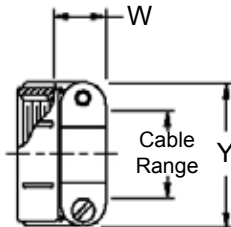

**CONNECTOR
DESIGNATORS**
A-F-H-L-S
**ROTATABLE
COUPLING**
**TYPE G INDIVIDUAL
OR OVERALL
SHIELD TERMINATION**

STYLE 2
(45° & 90°
See Note 1)

STYLE H
Heavy Duty
(Table X)

STYLE A
Medium Duty
(Table XI)

STYLE M
Medium Duty
(Table XI)