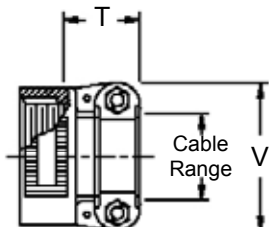

**CONNECTOR
DESIGNATORS**
A-F-H-L-S
**ROTATABLE
COUPLING**
**TYPE G INDIVIDUAL
OR OVERALL
SHIELD TERMINATION**

STYLE 2
(45° & 90°
See Note 1)

STYLE H
Heavy Duty
(Table X)

STYLE A
Medium Duty
(Table XI)

STYLE M
Medium Duty
(Table XI)