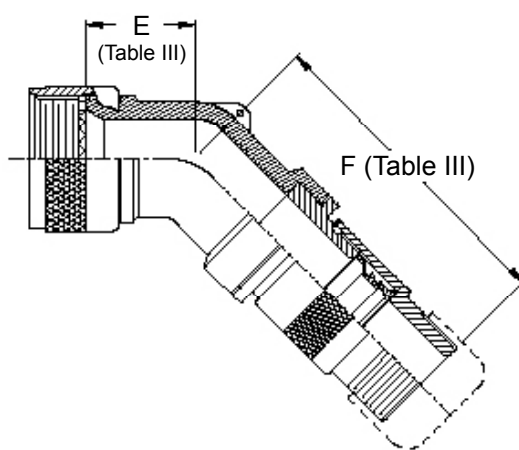

**CONNECTOR
DESIGNATORS**
A-F-H-L-S
**ROTATABLE
COUPLING**
**TYPE G INDIVIDUAL
OR OVERALL
SHIELD TERMINATION**

STYLE 2
(45° & 90°
See Note 1)

STYLE H
Heavy Duty
(Table X)

STYLE A
Medium Duty
(Table XI)

STYLE M
Medium Duty
(Table XI)

STYLE D
Medium Duty
(Table XI)
