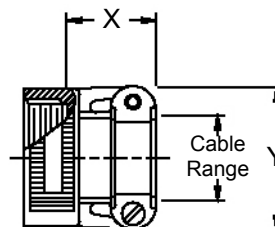

**CONNECTOR
DESIGNATORS**
A-F-H-L-S
**ROTATABLE
COUPLING**
**TYPE G INDIVIDUAL
OR OVERALL
SHIELD TERMINATION**

STYLE 2
(45° & 90°
See Note 1)

STYLE H
Heavy Duty
(Table X)

STYLE A
Medium Duty
(Table XI)

STYLE M
Medium Duty
(Table XI)