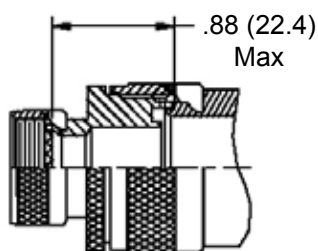

**CONNECTOR
DESIGNATORS**
A-F-H-L-S
**ROTATABLE
COUPLING**
**TYPE G INDIVIDUAL
OR OVERALL
SHIELD TERMINATION**

STYLE 2
(45° & 90°
See Note 1)

STYLE H
Heavy Duty
(Table X)

STYLE A
Medium Duty
(Table XI)

STYLE M
Medium Duty
(Table XI)

STYLE D
Medium Duty
(Table XI)
