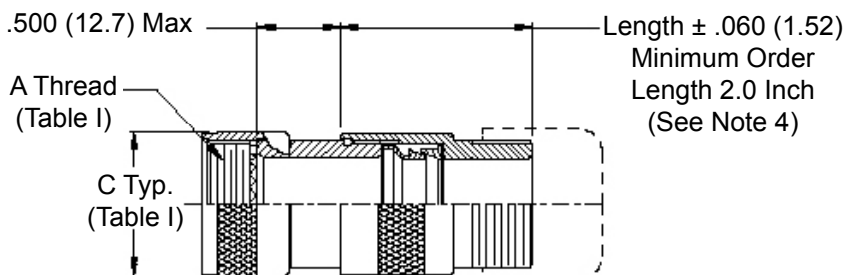

**CONNECTOR
DESIGNATORS**
A-F-H-L-S
**ROTATABLE
COUPLING**
**TYPE G INDIVIDUAL
OR OVERALL
SHIELD TERMINATION**

STYLE 2
(45° & 90°
See Note 1)

STYLE H
Heavy Duty
(Table X)

STYLE A
Medium Duty
(Table XI)

STYLE M
Medium Duty
(Table XI)

STYLE D
Medium Duty
(Table XI)
