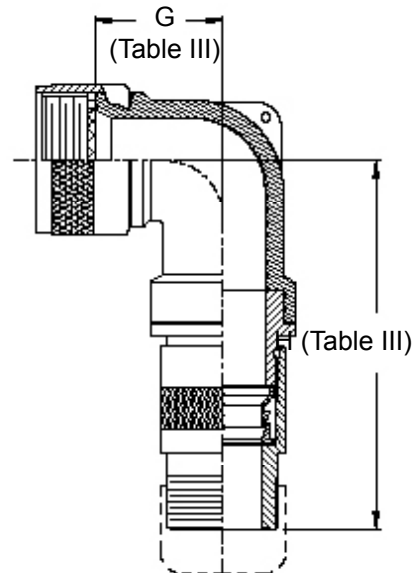

**CONNECTOR
DESIGNATORS**
A-F-H-L-S
**ROTATABLE
COUPLING**
**TYPE G INDIVIDUAL
OR OVERALL
SHIELD TERMINATION**

STYLE 2
(45° & 90°
See Note 1)

STYLE H
Heavy Duty
(Table X)

STYLE A
Medium Duty
(Table XI)

STYLE M
Medium Duty
(Table XI)

STYLE D
Medium Duty
(Table XI)
