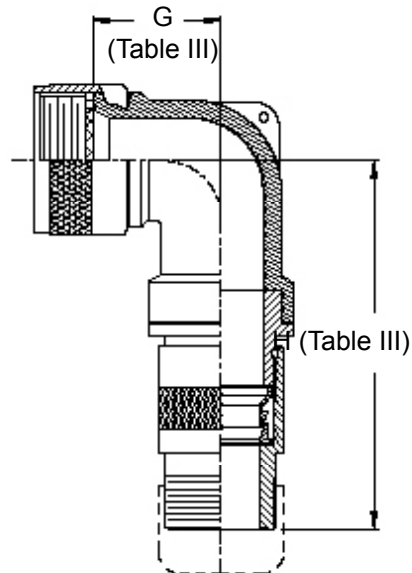

CONNECTOR
DESIGNATORS

A-F-H-L-S

ROTATABLE
COUPLING

TYPE G INDIVIDUAL
OR OVERALL
SHIELD TERMINATION

STYLE H
Heavy Duty
(Table X)

STYLE A
Medium Duty
(Table XI)

STYLE M
Medium Duty
(Table XI)

STYLE D
Medium Duty
(Table XI)