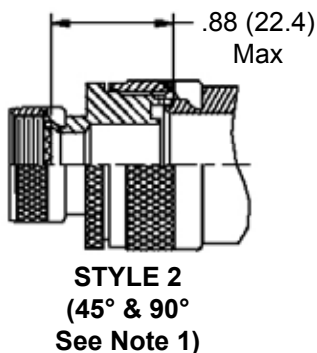

CONNECTOR
DESIGNATORS

A-F-H-L-S

ROTATABLE
COUPLING

TYPE G INDIVIDUAL
OR OVERALL
SHIELD TERMINATION

STYLE H
Heavy Duty
(Table X)

STYLE A
Medium Duty
(Table XI)

STYLE M
Medium Duty
(Table XI)

STYLE D
Medium Duty
(Table XI)