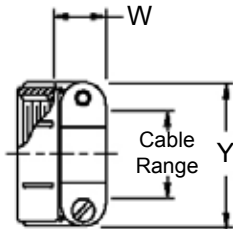

CONNECTOR
DESIGNATORS

A-F-H-L-S

ROTATABLE
COUPLING

TYPE G INDIVIDUAL
OR OVERALL
SHIELD TERMINATION

STYLE H
Heavy Duty
(Table X)

STYLE A
Medium Duty
(Table XI)

STYLE M
Medium Duty
(Table XI)

STYLE D
Medium Duty
(Table XI)