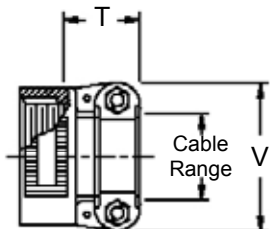

CONNECTOR
DESIGNATORS

A-F-H-L-S

ROTATABLE
COUPLING

TYPE G INDIVIDUAL
OR OVERALL
SHIELD TERMINATION

STYLE H
Heavy Duty
(Table X)

STYLE A
Medium Duty
(Table XI)

STYLE M
Medium Duty
(Table XI)

STYLE D
Medium Duty
(Table XI)