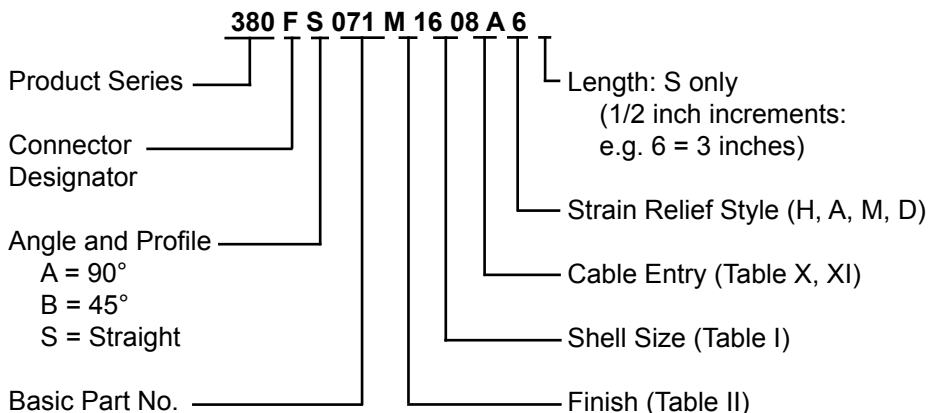

CONNECTOR
DESIGNATORS

A-F-H-L-S

ROTATABLE
COUPLING

TYPE G INDIVIDUAL
OR OVERALL
SHIELD TERMINATION

STYLE H
Heavy Duty
(Table X)

STYLE A
Medium Duty
(Table XI)

STYLE M
Medium Duty
(Table XI)

STYLE D
Medium Duty
(Table XI)