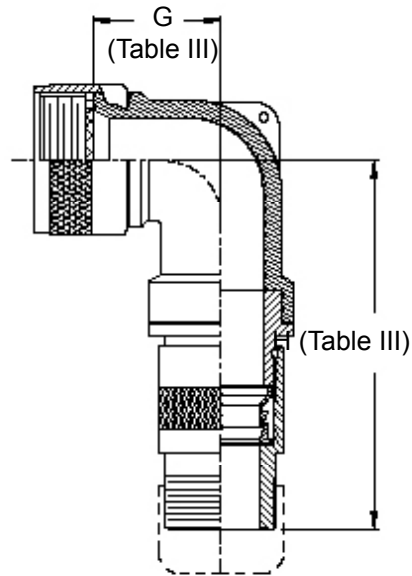

CONNECTOR
DESIGNATORS

A-F-H-L-S

ROTATABLE
COUPLING

TYPE G INDIVIDUAL
OR OVERALL
SHIELD TERMINATION

STYLE H
Heavy Duty
(Table X)

STYLE A
Medium Duty
(Table XI)

STYLE M
Medium Duty
(Table XI)

STYLE D
Medium Duty
(Table XI)