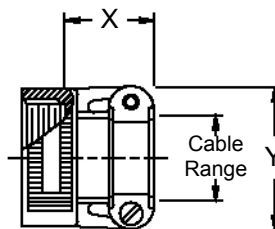

CONNECTOR
DESIGNATORS

A-F-H-L-S

ROTATABLE
COUPLING

TYPE G INDIVIDUAL
OR OVERALL
SHIELD TERMINATION

STYLE H
Heavy Duty
(Table X)

STYLE A
Medium Duty
(Table XI)

STYLE M
Medium Duty
(Table XI)

STYLE D
Medium Duty
(Table XI)