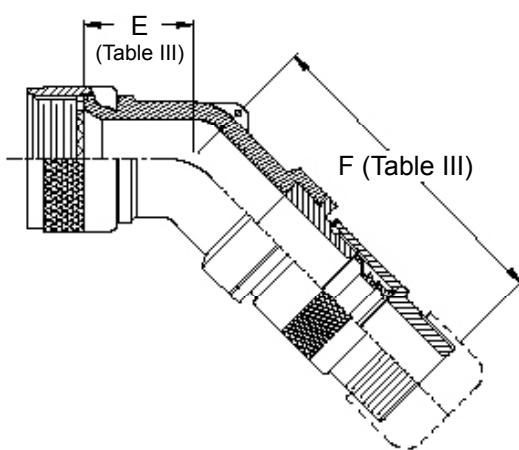

CONNECTOR
DESIGNATORS

A-F-H-L-S

ROTATABLE
COUPLING

TYPE G INDIVIDUAL
OR OVERALL
SHIELD TERMINATION

STYLE H
Heavy Duty
(Table X)

STYLE A
Medium Duty
(Table XI)

STYLE M
Medium Duty
(Table XI)

STYLE D
Medium Duty
(Table XI)