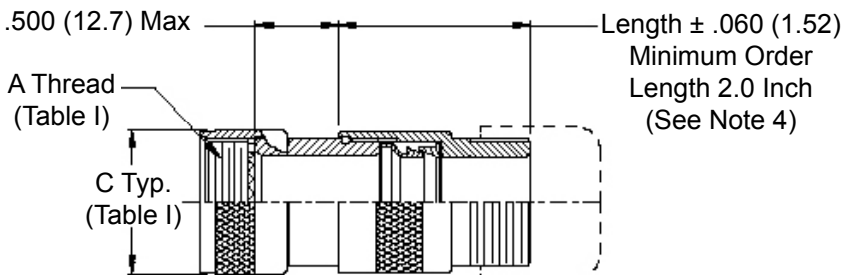

CONNECTOR
DESIGNATORS

A-F-H-L-S

ROTATABLE
COUPLING

TYPE G INDIVIDUAL
OR OVERALL
SHIELD TERMINATION

STYLE H
Heavy Duty
(Table X)

STYLE A
Medium Duty
(Table XI)

STYLE M
Medium Duty
(Table XI)

STYLE D
Medium Duty
(Table XI)