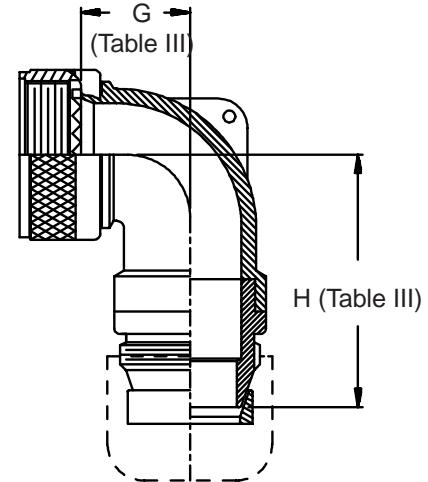

**CONNECTOR  
 DESIGNATORS  
 A-F-H-L-S  
 ROTATABLE  
 COUPLING**

**TYPE C OVERALL  
 SHIELD TERMINATION**

**STYLE 2  
 (STRAIGHT  
 See Note 1)**

**STYLE 2  
 (45° & 90°  
 See Note 1)**

**STYLE M  
 Medium Duty - Dash No. 01-04  
 (Table X)**

**STYLE M  
 Medium Duty - Dash No. 10-28  
 (Table X)**

**STYLE D  
 Medium Duty  
 (Table X)**