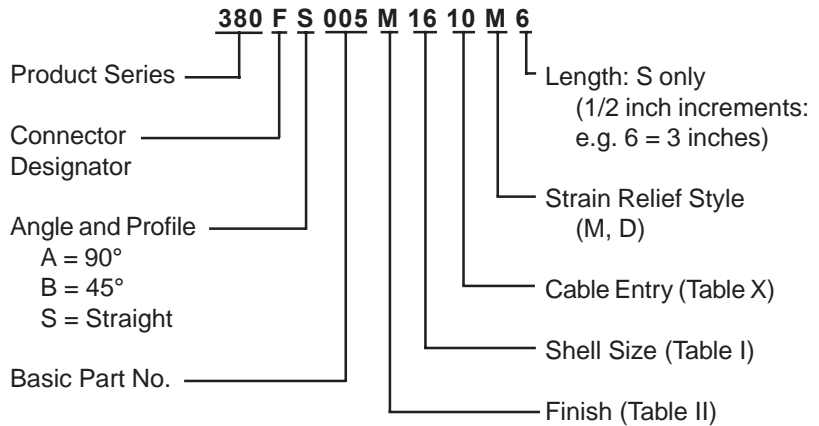

**CONNECTOR  
 DESIGNATORS  
 A-F-H-L-S  
 ROTATABLE  
 COUPLING**

**TYPE C OVERALL  
 SHIELD TERMINATION**

**STYLE 2  
 (STRAIGHT  
 See Note 1)**

**STYLE 2  
 (45° & 90°  
 See Note 1)**

**STYLE M  
 Medium Duty - Dash No. 01-04  
 (Table X)**

**STYLE M  
 Medium Duty - Dash No. 10-28  
 (Table X)**

**STYLE D  
 Medium Duty  
 (Table X)**