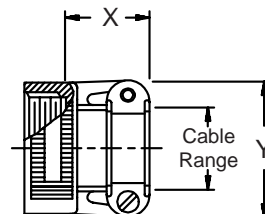

**CONNECTOR  
 DESIGNATORS  
 A-F-H-L-S  
 ROTATABLE  
 COUPLING**

**TYPE C OVERALL  
 SHIELD TERMINATION**

**STYLE 2  
 (STRAIGHT  
 See Note 1)**

**STYLE 2  
 (45° & 90°  
 See Note 1)**

**STYLE M  
 Medium Duty - Dash No. 01-04  
 (Table X)**

**STYLE M  
 Medium Duty - Dash No. 10-28  
 (Table X)**

**STYLE D  
 Medium Duty  
 (Table X)**