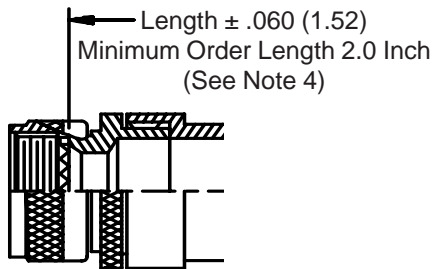

**CONNECTOR  
 DESIGNATORS  
 A-F-H-L-S  
 ROTATABLE  
 COUPLING**

**TYPE C OVERALL  
 SHIELD TERMINATION**

**STYLE 2  
 (STRAIGHT  
 See Note 1)**

**STYLE 2  
 (45° & 90°  
 See Note 1)**

**STYLE M  
 Medium Duty - Dash No. 01-04  
 (Table X)**

**STYLE M  
 Medium Duty - Dash No. 10-28  
 (Table X)**

**STYLE D  
 Medium Duty  
 (Table X)**