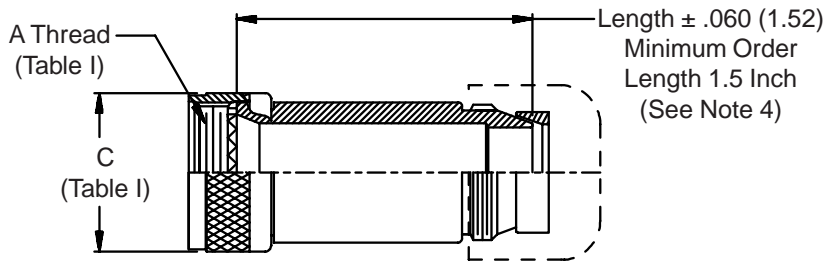

**CONNECTOR  
 DESIGNATORS  
 A-F-H-L-S  
 ROTATABLE  
 COUPLING**

**TYPE C OVERALL  
 SHIELD TERMINATION**

**STYLE 2  
 (STRAIGHT  
 See Note 1)**

**STYLE 2  
 (45° & 90°  
 See Note 1)**

**STYLE M  
 Medium Duty - Dash No. 01-04  
 (Table X)**

**STYLE M  
 Medium Duty - Dash No. 10-28  
 (Table X)**

**STYLE D  
 Medium Duty  
 (Table X)**