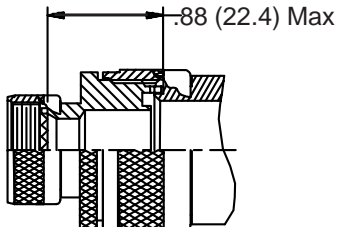

**CONNECTOR  
 DESIGNATORS  
 A-F-H-L-S  
 ROTATABLE  
 COUPLING**

**TYPE C OVERALL  
 SHIELD TERMINATION**

**STYLE 2  
 (STRAIGHT  
 See Note 1)**

**STYLE 2  
 (45° & 90°  
 See Note 1)**

**STYLE M  
 Medium Duty - Dash No. 01-04  
 (Table X)**

**STYLE M  
 Medium Duty - Dash No. 10-28  
 (Table X)**

**STYLE D  
 Medium Duty  
 (Table X)**