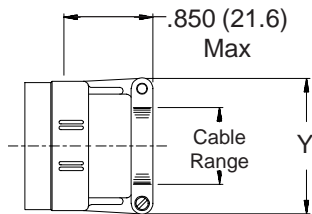

**CONNECTOR  
 DESIGNATORS  
 A-F-H-L-S  
 ROTATABLE  
 COUPLING**

**TYPE C OVERALL  
 SHIELD TERMINATION**

**STYLE 2  
 (STRAIGHT  
 See Note 1)**

**STYLE 2  
 (45° & 90°  
 See Note 1)**

**STYLE M  
 Medium Duty - Dash No. 01-04  
 (Table X)**

**STYLE M  
 Medium Duty - Dash No. 10-28  
 (Table X)**

**STYLE D  
 Medium Duty  
 (Table X)**