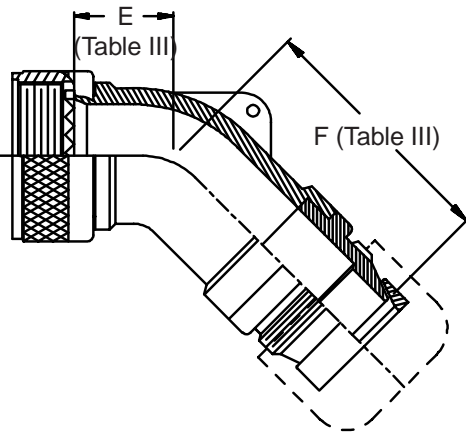

**CONNECTOR  
 DESIGNATORS  
 A-F-H-L-S  
 ROTATABLE  
 COUPLING**

**TYPE C OVERALL  
 SHIELD TERMINATION**

**STYLE 2  
 (STRAIGHT  
 See Note 1)**

**STYLE 2  
 (45° & 90°  
 See Note 1)**

**STYLE M  
 Medium Duty - Dash No. 01-04  
 (Table X)**

**STYLE M  
 Medium Duty - Dash No. 10-28  
 (Table X)**

**STYLE D  
 Medium Duty  
 (Table X)**