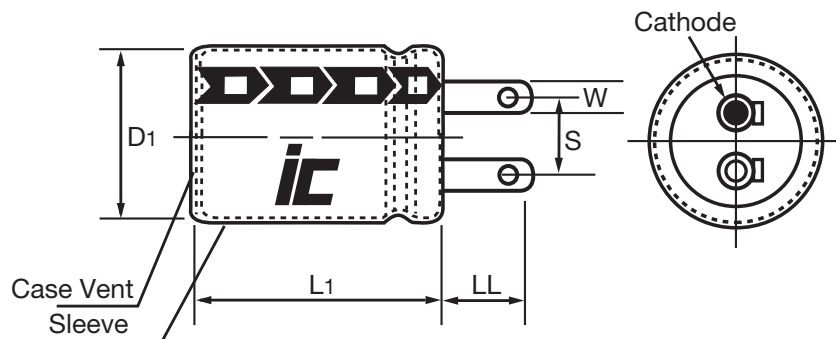

## +55°C Photoflash Aluminum Electrolytic Capacitors

- Signal Lights
- JIS 2365 Compliant
- Snap Mount
- Emergency and Security Lights
- Long Life
- Low Leakage Current

|   |       |   |   |  |  |
|---|-------|---|---|--|--|
| Operating Temperature Range               |       | -20°C to +55°C  |   |  |  |
| Capacitance Tolerance                     |       | -10 to +20% at 120Hz, 25°C  |   |  |  |
| Surge Voltage                             | WVDC  | 330   | 360   |  |  |
|   | SVDC  | 350   | 390   |  |  |
| Dissipation Factor                        | Cap   | C≤600μF   | C>600μF   |  |  |
|   | tan δ | 0.07  | 0.1   |  |  |
| Leakage Current @25°C, Rated WVDC applied |       | Time  | 5 minutes   |  |  |
|   |       |   | 1°C   |  |  |
| Charge/Discharge Test                     |       | 5000 flashes at rated voltage applied at 5-35°C repeating every 30 seconds thru a Xe flash tube having a discharge resistance of 0.7-1.0Ω |   |  |  |
|   |       | Capacitance change<br>Dissipation factor<br>Leakage current   | ≤ 10% of initial measured value<br>≤ 150% of maximum specified value<br>≤ 150% of maximum specified value |  |  |
| Shelf Life Test                           |       | 500 hours at 70°C with no voltage applied   |   |  |  |
|   |       | Capacitance change<br>Dissipation factor<br>Leakage current   | ≤ 10% of initial measured value<br>≤ 150% of maximum specified value<br>≤ 150% of maximum specified value |  |  |