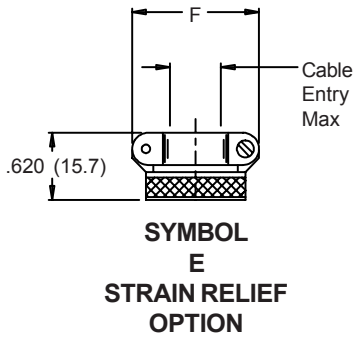

527-197 Strain-Relief Backshell for Hughes MRS Connectors

527 197 212 08 N E

Product Series ————
 Basic No. ————
 Shell Size (Table I) ————
 Dash No. (Table II) ————

E = Strain Relief
Omit for Nut

Finish Symbol
(Table III)

Metric dimensions (mm) are indicated in parentheses.

527-197
Strain-Relief Backshell
for Hughes MRS Connectors

Miscellaneous
Rectangular
Backshells

TABLE I: CONNECTOR INTERFACE DIMENSIONS

Shell Size	A	B	C ±.031 (.8)	D ±.031 (.8)	MAX DASH NO TABLE II
020	1.300 (33.0)	0	1.858 (47.2)	1.013 (25.7)	06
036	1.750 (44.5)	0	2.308 (58.6)	1.013 (25.7)	06
052	1.900 (48.3)	.550 (14.0)	2.458 (62.4)	1.293 (32.8)	08
080	2.045 (51.9)	.812 (20.6)	2.603 (66.1)	1.542 (39.2)	10
158	2.500 (63.5)	1.250 (31.8)	3.062 (77.8)	2.047 (52.0)	10
212	2.500 (63.5)	1.850 (47.0)	3.062 (77.8)	2.573 (65.4)	10

TABLE II: CABLE ENTRY

Dash No	E MAX	F MAX	CABLE ENTRY MAX
01	.448 (11.4)	.781 (19.8)	.125 (3.2)
02	.515 (13.1)	.968 (24.6)	.250 (6.4)
03	.640 (16.3)	1.046 (26.6)	.375 (9.5)
04	.765 (19.4)	1.156 (29.4)	.500 (12.7)
05	.920 (23.4)	1.219 (31.0)	.625 (15.9)
06	1.015 (25.8)	1.343 (34.1)	.750 (19.1)
07	1.140 (29.0)	1.469 (37.3)	.875 (22.2)
08	1.265 (32.1)	1.594 (40.5)	1.000 (25.4)
09	1.432 (36.4)	1.719 (43.7)	1.125 (28.6)
10	1.515 (38.5)	1.844 (46.8)	1.250 (31.8)