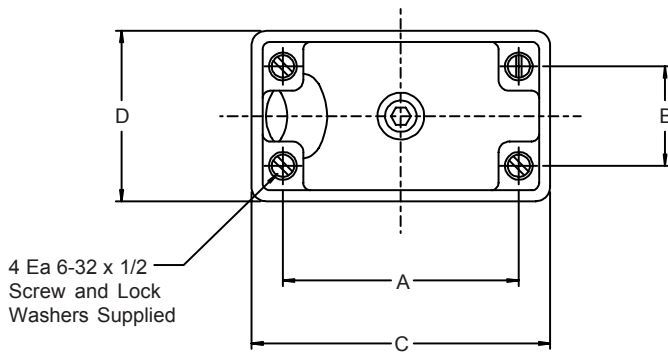

527-197 Strain-Relief Backshell for Hughes MRS Connectors

527 197 212 08 N E

Product Series ————
 Basic No. ————
 Shell Size (Table I) ————
 Dash No. (Table II) ————

E = Strain Relief
Omit for Nut

Finish Symbol
(Table III)

Metric dimensions (mm) are indicated in parentheses.

527-197
Strain-Relief Backshell
for Hughes MRS Connectors

Miscellaneous
Rectangular
Backshells

TABLE I: CONNECTOR INTERFACE DIMENSIONS

Shell Size	A	B	C ±.031 (.8)	D ±.031 (.8)	MAX DASH NO TABLE II
020	1.300 (33.0)	0	1.858 (47.2)	1.013 (25.7)	06
036	1.750 (44.5)	0	2.308 (58.6)	1.013 (25.7)	06
052	1.900 (48.3)	.550 (14.0)	2.458 (62.4)	1.293 (32.8)	08
080	2.045 (51.9)	.812 (20.6)	2.603 (66.1)	1.542 (39.2)	10
158	2.500 (63.5)	1.250 (31.8)	3.062 (77.8)	2.047 (52.0)	10
212	2.500 (63.5)	1.850 (47.0)	3.062 (77.8)	2.573 (65.4)	10

TABLE II: CABLE ENTRY

Dash No	E MAX	F MAX	CABLE ENTRY MAX
01	.448 (11.4)	.781 (19.8)	.125 (3.2)
02	.515 (13.1)	.968 (24.6)	.250 (6.4)
03	.640 (16.3)	1.046 (26.6)	.375 (9.5)
04	.765 (19.4)	1.156 (29.4)	.500 (12.7)
05	.920 (23.4)	1.219 (31.0)	.625 (15.9)
06	1.015 (25.8)	1.343 (34.1)	.750 (19.1)
07	1.140 (29.0)	1.469 (37.3)	.875 (22.2)
08	1.265 (32.1)	1.594 (40.5)	1.000 (25.4)
09	1.432 (36.4)	1.719 (43.7)	1.125 (28.6)
10	1.515 (38.5)	1.844 (46.8)	1.250 (31.8)