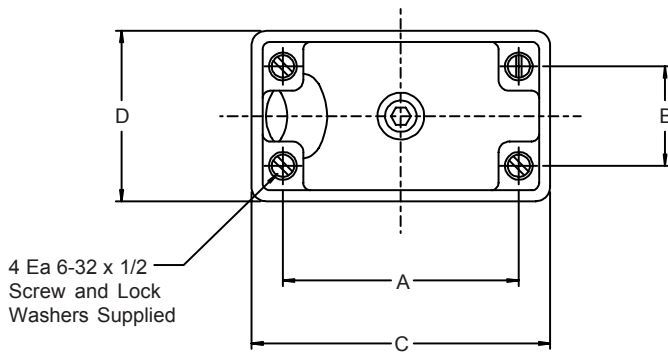

527-197 Strain-Relief Backshell for Hughes MRS Connectors

527 197 212 08 N E

Product Series ————
Basic No. ————
Shell Size (Table I) ————
Dash No. (Table II) ————

E = Strain Relief
Omit for Nut

Finish Symbol
(Table III)

Metric dimensions (mm) are indicated in parentheses.

527-197
Strain-Relief Backshell
for Hughes MRS Connectors

Miscellaneous
Rectangular
Backshells

TABLE I: CONNECTOR INTERFACE DIMENSIONS

Shell Size	A	B	C ±.031 (.8)	D ±.031 (.8)	MAX DASH NO TABLE II
020	1.300 (33.0)	0	1.858 (47.2)	1.013 (25.7)	06
036	1.750 (44.5)	0	2.308 (58.6)	1.013 (25.7)	06
052	1.900 (48.3)	.550 (14.0)	2.458 (62.4)	1.293 (32.8)	08
080	2.045 (51.9)	.812 (20.6)	2.603 (66.1)	1.542 (39.2)	10
158	2.500 (63.5)	1.250 (31.8)	3.062 (77.8)	2.047 (52.0)	10
212	2.500 (63.5)	1.850 (47.0)	3.062 (77.8)	2.573 (65.4)	10

TABLE II: CABLE ENTRY

Dash No	E MAX	F MAX	CABLE ENTRY MAX
01	.448 (11.4)	.781 (19.8)	.125 (3.2)
02	.515 (13.1)	.968 (24.6)	.250 (6.4)
03	.640 (16.3)	1.046 (26.6)	.375 (9.5)
04	.765 (19.4)	1.156 (29.4)	.500 (12.7)
05	.920 (23.4)	1.219 (31.0)	.625 (15.9)
06	1.015 (25.8)	1.343 (34.1)	.750 (19.1)
07	1.140 (29.0)	1.469 (37.3)	.875 (22.2)
08	1.265 (32.1)	1.594 (40.5)	1.000 (25.4)
09	1.432 (36.4)	1.719 (43.7)	1.125 (28.6)
10	1.515 (38.5)	1.844 (46.8)	1.250 (31.8)