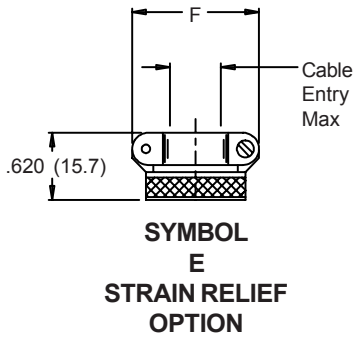

527-197 Strain-Relief Backshell for Hughes MRS Connectors

527 197 212 08 N E

Product Series ————
Basic No. ————
Shell Size (Table I) ————
Dash No. (Table II) ————

E = Strain Relief
Omit for Nut

Finish Symbol
(Table III)

Metric dimensions (mm) are indicated in parentheses.

527-197
Strain-Relief Backshell
for Hughes MRS Connectors

Miscellaneous
Rectangular
Backshells

TABLE I: CONNECTOR INTERFACE DIMENSIONS

Shell Size	A	B	C ±.031 (.8)	D ±.031 (.8)	MAX DASH NO TABLE II
020	1.300 (33.0)	0	1.858 (47.2)	1.013 (25.7)	06
036	1.750 (44.5)	0	2.308 (58.6)	1.013 (25.7)	06
052	1.900 (48.3)	.550 (14.0)	2.458 (62.4)	1.293 (32.8)	08
080	2.045 (51.9)	.812 (20.6)	2.603 (66.1)	1.542 (39.2)	10
158	2.500 (63.5)	1.250 (31.8)	3.062 (77.8)	2.047 (52.0)	10
212	2.500 (63.5)	1.850 (47.0)	3.062 (77.8)	2.573 (65.4)	10

TABLE II: CABLE ENTRY

Dash No	E MAX	F MAX	CABLE ENTRY MAX
01	.448 (11.4)	.781 (19.8)	.125 (3.2)
02	.515 (13.1)	.968 (24.6)	.250 (6.4)
03	.640 (16.3)	1.046 (26.6)	.375 (9.5)
04	.765 (19.4)	1.156 (29.4)	.500 (12.7)
05	.920 (23.4)	1.219 (31.0)	.625 (15.9)
06	1.015 (25.8)	1.343 (34.1)	.750 (19.1)
07	1.140 (29.0)	1.469 (37.3)	.875 (22.2)
08	1.265 (32.1)	1.594 (40.5)	1.000 (25.4)
09	1.432 (36.4)	1.719 (43.7)	1.125 (28.6)
10	1.515 (38.5)	1.844 (46.8)	1.250 (31.8)