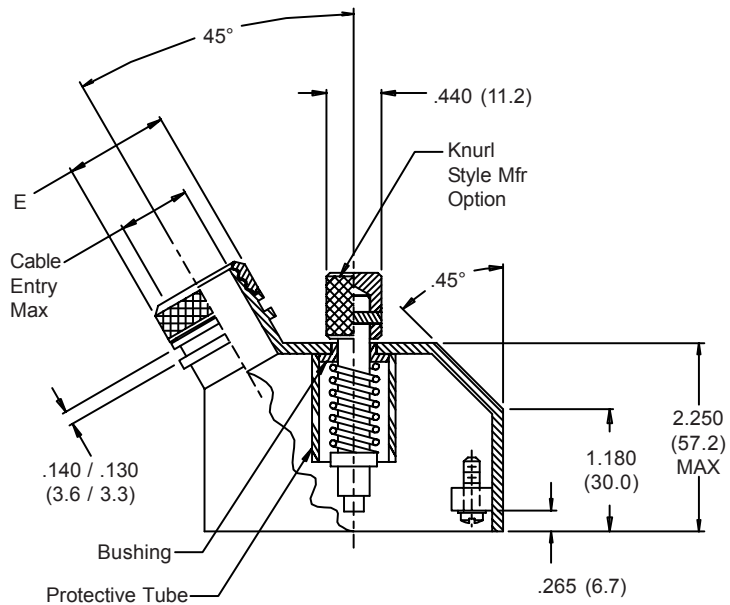

527-197 Strain-Relief Backshell for Hughes MRS Connectors

527 197 212 08 N E

Product Series ————
 Basic No. ————
 Shell Size (Table I) ————
 Dash No. (Table II) ————

E = Strain Relief
Omit for Nut

Finish Symbol
(Table III)

Metric dimensions (mm) are indicated in parentheses.

527-197
Strain-Relief Backshell
for Hughes MRS Connectors

Miscellaneous
Rectangular
Backshells

TABLE I: CONNECTOR INTERFACE DIMENSIONS

Shell Size	A	B	C ±.031 (.8)	D ±.031 (.8)	MAX DASH NO TABLE II
020	1.300 (33.0)	0	1.858 (47.2)	1.013 (25.7)	06
036	1.750 (44.5)	0	2.308 (58.6)	1.013 (25.7)	06
052	1.900 (48.3)	.550 (14.0)	2.458 (62.4)	1.293 (32.8)	08
080	2.045 (51.9)	.812 (20.6)	2.603 (66.1)	1.542 (39.2)	10
158	2.500 (63.5)	1.250 (31.8)	3.062 (77.8)	2.047 (52.0)	10
212	2.500 (63.5)	1.850 (47.0)	3.062 (77.8)	2.573 (65.4)	10

TABLE II: CABLE ENTRY

Dash No	E MAX	F MAX	CABLE ENTRY MAX
01	.448 (11.4)	.781 (19.8)	.125 (3.2)
02	.515 (13.1)	.968 (24.6)	.250 (6.4)
03	.640 (16.3)	1.046 (26.6)	.375 (9.5)
04	.765 (19.4)	1.156 (29.4)	.500 (12.7)
05	.920 (23.4)	1.219 (31.0)	.625 (15.9)
06	1.015 (25.8)	1.343 (34.1)	.750 (19.1)
07	1.140 (29.0)	1.469 (37.3)	.875 (22.2)
08	1.265 (32.1)	1.594 (40.5)	1.000 (25.4)
09	1.432 (36.4)	1.719 (43.7)	1.125 (28.6)
10	1.515 (38.5)	1.844 (46.8)	1.250 (31.8)