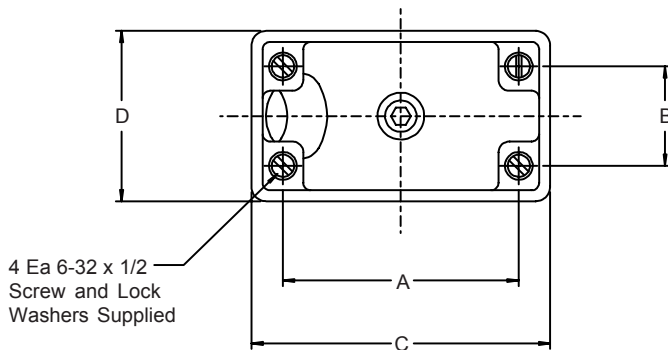

527-197 Strain-Relief Backshell for Hughes MRS Connectors

527 197 212 08 N E

Product Series ————
 Basic No. ————
 Shell Size (Table I) ————
 Dash No. (Table II) ————

E = Strain Relief
Omit for Nut

Finish Symbol
(Table III)

Metric dimensions (mm) are indicated in parentheses.

527-197
Strain-Relief Backshell
for Hughes MRS Connectors

Miscellaneous
Rectangular
Backshells

TABLE I: CONNECTOR INTERFACE DIMENSIONS

Shell Size	A	B	C ±.031 (.8)	D ±.031 (.8)	MAX DASH NO TABLE II
020	1.300 (33.0)	0	1.858 (47.2)	1.013 (25.7)	06
036	1.750 (44.5)	0	2.308 (58.6)	1.013 (25.7)	06
052	1.900 (48.3)	.550 (14.0)	2.458 (62.4)	1.293 (32.8)	08
080	2.045 (51.9)	.812 (20.6)	2.603 (66.1)	1.542 (39.2)	10
158	2.500 (63.5)	1.250 (31.8)	3.062 (77.8)	2.047 (52.0)	10
212	2.500 (63.5)	1.850 (47.0)	3.062 (77.8)	2.573 (65.4)	10

TABLE II: CABLE ENTRY

Dash No	E MAX	F MAX	CABLE ENTRY MAX
01	.448 (11.4)	.781 (19.8)	.125 (3.2)
02	.515 (13.1)	.968 (24.6)	.250 (6.4)
03	.640 (16.3)	1.046 (26.6)	.375 (9.5)
04	.765 (19.4)	1.156 (29.4)	.500 (12.7)
05	.920 (23.4)	1.219 (31.0)	.625 (15.9)
06	1.015 (25.8)	1.343 (34.1)	.750 (19.1)
07	1.140 (29.0)	1.469 (37.3)	.875 (22.2)
08	1.265 (32.1)	1.594 (40.5)	1.000 (25.4)
09	1.432 (36.4)	1.719 (43.7)	1.125 (28.6)
10	1.515 (38.5)	1.844 (46.8)	1.250 (31.8)