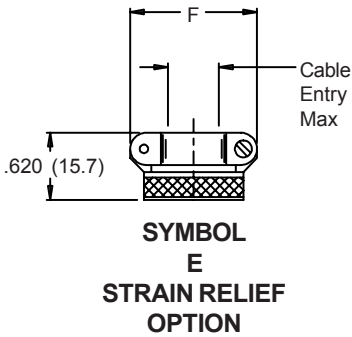

527-197 Strain-Relief Backshell for Hughes MRS Connectors

527 197 212 08 N E

Product Series ————
 Basic No. ————
 Shell Size (Table I) ————
 Dash No. (Table II) ————

E = Strain Relief
Omit for Nut

Finish Symbol
(Table III)

Metric dimensions (mm) are indicated in parentheses.

527-197
Strain-Relief Backshell
for Hughes MRS Connectors

Miscellaneous
Rectangular
Backshells

TABLE I: CONNECTOR INTERFACE DIMENSIONS

Shell Size	A	B	C ±.031 (.8)	D ±.031 (.8)	MAX DASH NO TABLE II
020	1.300 (33.0)	0	1.858 (47.2)	1.013 (25.7)	06
036	1.750 (44.5)	0	2.308 (58.6)	1.013 (25.7)	06
052	1.900 (48.3)	.550 (14.0)	2.458 (62.4)	1.293 (32.8)	08
080	2.045 (51.9)	.812 (20.6)	2.603 (66.1)	1.542 (39.2)	10
158	2.500 (63.5)	1.250 (31.8)	3.062 (77.8)	2.047 (52.0)	10
212	2.500 (63.5)	1.850 (47.0)	3.062 (77.8)	2.573 (65.4)	10

TABLE II: CABLE ENTRY

Dash No	E MAX	F MAX	CABLE ENTRY MAX
01	.448 (11.4)	.781 (19.8)	.125 (3.2)
02	.515 (13.1)	.968 (24.6)	.250 (6.4)
03	.640 (16.3)	1.046 (26.6)	.375 (9.5)
04	.765 (19.4)	1.156 (29.4)	.500 (12.7)
05	.920 (23.4)	1.219 (31.0)	.625 (15.9)
06	1.015 (25.8)	1.343 (34.1)	.750 (19.1)
07	1.140 (29.0)	1.469 (37.3)	.875 (22.2)
08	1.265 (32.1)	1.594 (40.5)	1.000 (25.4)
09	1.432 (36.4)	1.719 (43.7)	1.125 (28.6)
10	1.515 (38.5)	1.844 (46.8)	1.250 (31.8)