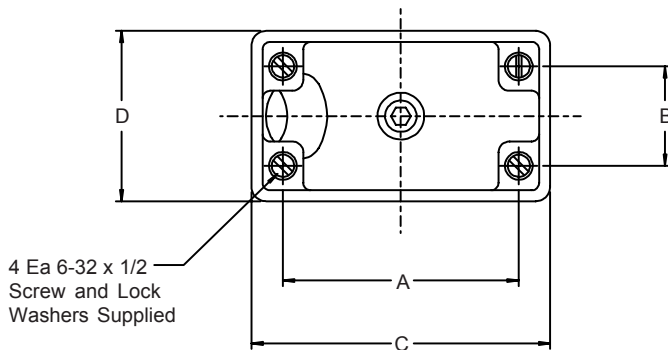

527-197 Strain-Relief Backshell for Hughes MRS Connectors

527 197 212 08 N E

Product Series ————
Basic No. ————
Shell Size (Table I) ————
Dash No. (Table II) ————

E = Strain Relief
Omit for Nut

Finish Symbol
(Table III)

Metric dimensions (mm) are indicated in parentheses.

527-197
Strain-Relief Backshell
for Hughes MRS Connectors

Miscellaneous
Rectangular
Backshells

TABLE I: CONNECTOR INTERFACE DIMENSIONS

Shell Size	A	B	C ±.031 (.8)	D ±.031 (.8)	MAX DASH NO TABLE II
020	1.300 (33.0)	0	1.858 (47.2)	1.013 (25.7)	06
036	1.750 (44.5)	0	2.308 (58.6)	1.013 (25.7)	06
052	1.900 (48.3)	.550 (14.0)	2.458 (62.4)	1.293 (32.8)	08
080	2.045 (51.9)	.812 (20.6)	2.603 (66.1)	1.542 (39.2)	10
158	2.500 (63.5)	1.250 (31.8)	3.062 (77.8)	2.047 (52.0)	10
212	2.500 (63.5)	1.850 (47.0)	3.062 (77.8)	2.573 (65.4)	10

TABLE II: CABLE ENTRY

Dash No	E MAX	F MAX	CABLE ENTRY MAX
01	.448 (11.4)	.781 (19.8)	.125 (3.2)
02	.515 (13.1)	.968 (24.6)	.250 (6.4)
03	.640 (16.3)	1.046 (26.6)	.375 (9.5)
04	.765 (19.4)	1.156 (29.4)	.500 (12.7)
05	.920 (23.4)	1.219 (31.0)	.625 (15.9)
06	1.015 (25.8)	1.343 (34.1)	.750 (19.1)
07	1.140 (29.0)	1.469 (37.3)	.875 (22.2)
08	1.265 (32.1)	1.594 (40.5)	1.000 (25.4)
09	1.432 (36.4)	1.719 (43.7)	1.125 (28.6)
10	1.515 (38.5)	1.844 (46.8)	1.250 (31.8)