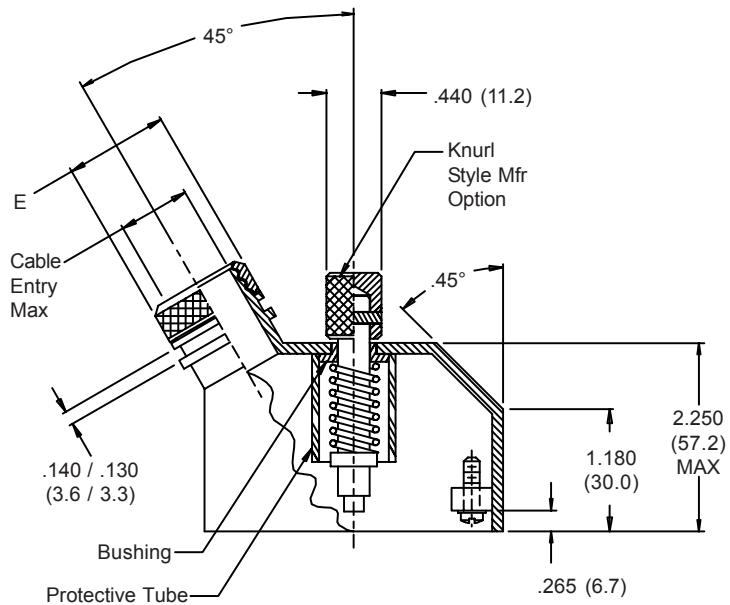

527-197 Strain-Relief Backshell for Hughes MRS Connectors

527 197 212 08 N E

Product Series ————
Basic No. ————
Shell Size (Table I) ————
Dash No. (Table II) ————

E = Strain Relief
Omit for Nut

Finish Symbol
(Table III)

Metric dimensions (mm) are indicated in parentheses.

527-197
Strain-Relief Backshell
for Hughes MRS Connectors

Miscellaneous
Rectangular
Backshells

TABLE I: CONNECTOR INTERFACE DIMENSIONS

Shell Size	A	B	C ±.031 (.8)	D ±.031 (.8)	MAX DASH NO TABLE II
020	1.300 (33.0)	0	1.858 (47.2)	1.013 (25.7)	06
036	1.750 (44.5)	0	2.308 (58.6)	1.013 (25.7)	06
052	1.900 (48.3)	.550 (14.0)	2.458 (62.4)	1.293 (32.8)	08
080	2.045 (51.9)	.812 (20.6)	2.603 (66.1)	1.542 (39.2)	10
158	2.500 (63.5)	1.250 (31.8)	3.062 (77.8)	2.047 (52.0)	10
212	2.500 (63.5)	1.850 (47.0)	3.062 (77.8)	2.573 (65.4)	10

TABLE II: CABLE ENTRY

Dash No	E MAX	F MAX	CABLE ENTRY MAX
01	.448 (11.4)	.781 (19.8)	.125 (3.2)
02	.515 (13.1)	.968 (24.6)	.250 (6.4)
03	.640 (16.3)	1.046 (26.6)	.375 (9.5)
04	.765 (19.4)	1.156 (29.4)	.500 (12.7)
05	.920 (23.4)	1.219 (31.0)	.625 (15.9)
06	1.015 (25.8)	1.343 (34.1)	.750 (19.1)
07	1.140 (29.0)	1.469 (37.3)	.875 (22.2)
08	1.265 (32.1)	1.594 (40.5)	1.000 (25.4)
09	1.432 (36.4)	1.719 (43.7)	1.125 (28.6)
10	1.515 (38.5)	1.844 (46.8)	1.250 (31.8)