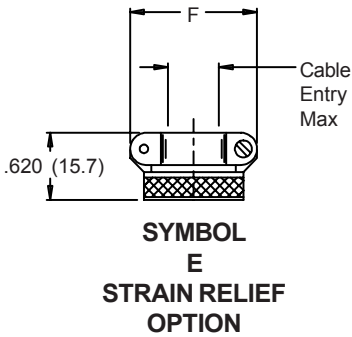

527-197 Strain-Relief Backshell for Hughes MRS Connectors

527 197 212 08 N E

Product Series ————
Basic No. ————
Shell Size (Table I) ————
Dash No. (Table II) ————

E = Strain Relief
Omit for Nut

Finish Symbol
(Table III)

Metric dimensions (mm) are indicated in parentheses.

527-197
Strain-Relief Backshell
for Hughes MRS Connectors

Miscellaneous
Rectangular
Backshells

TABLE I: CONNECTOR INTERFACE DIMENSIONS

Shell Size	A	B	C ±.031 (.8)	D ±.031 (.8)	MAX DASH NO TABLE II
020	1.300 (33.0)	0	1.858 (47.2)	1.013 (25.7)	06
036	1.750 (44.5)	0	2.308 (58.6)	1.013 (25.7)	06
052	1.900 (48.3)	.550 (14.0)	2.458 (62.4)	1.293 (32.8)	08
080	2.045 (51.9)	.812 (20.6)	2.603 (66.1)	1.542 (39.2)	10
158	2.500 (63.5)	1.250 (31.8)	3.062 (77.8)	2.047 (52.0)	10
212	2.500 (63.5)	1.850 (47.0)	3.062 (77.8)	2.573 (65.4)	10

TABLE II: CABLE ENTRY

Dash No	E MAX	F MAX	CABLE ENTRY MAX
01	.448 (11.4)	.781 (19.8)	.125 (3.2)
02	.515 (13.1)	.968 (24.6)	.250 (6.4)
03	.640 (16.3)	1.046 (26.6)	.375 (9.5)
04	.765 (19.4)	1.156 (29.4)	.500 (12.7)
05	.920 (23.4)	1.219 (31.0)	.625 (15.9)
06	1.015 (25.8)	1.343 (34.1)	.750 (19.1)
07	1.140 (29.0)	1.469 (37.3)	.875 (22.2)
08	1.265 (32.1)	1.594 (40.5)	1.000 (25.4)
09	1.432 (36.4)	1.719 (43.7)	1.125 (28.6)
10	1.515 (38.5)	1.844 (46.8)	1.250 (31.8)